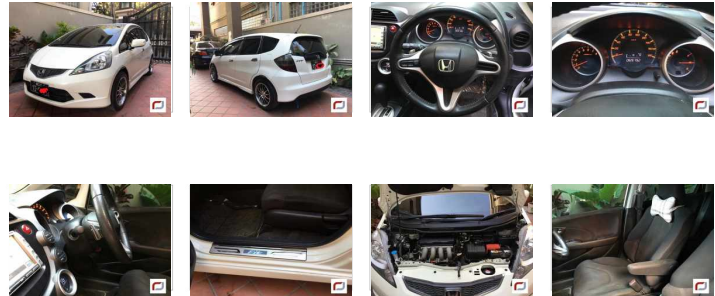

Honda Fit (2009)

169 Lks

With Licence(MDY)

MILEAGE

69,000 km

TRANSMISSION

Automatic

DRIVE

2WD

FUEL

Petrol

Until Sold

Updated: 10/05/2018

VEHICLE DETAILS

Serial No	00116246	Engine Power	1,500cc
Year	2009	Code	GE8
Color	pearl white	Licence	With Licence(MDY)
Steering	Right	Build Type	HATCHBACK
Licenseplate	(Black) MDY - 11 - ****	Town Ship	Other(Mandalay)
Grade	RS		

Optional

Standard features

Alloy Wheels

Comfort

A/C: Front Power Steering
TV

Safety

Airbag: Driver Airbag: Passenger
Anti-Lock Brake System Back camera

Windows