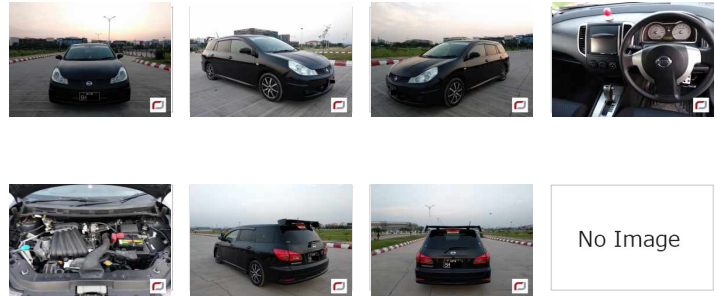

Nissan Wingroad (2008)

185 Lks

With Licence(NPW)

MILEAGE
100,000 km

TRANSMISSION
Automatic

DRIVE
2WD

FUEL
Petrol

Until Sold

Updated: 08/05/2018

VEHICLE DETAILS

Serial No	00116250	Engine Power	1,500cc
Year	2008	Code	---
Color	Other	Licence	With Licence(NPW)
Steering	Right	Build Type	WAGON
Licenseplate	(Black) NPW - 5H - ****	Town Ship	Other
Grade	---		