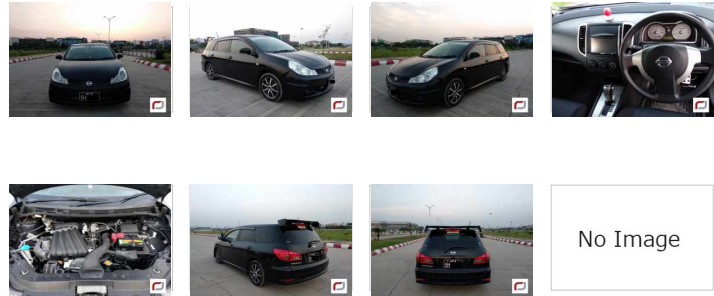

Nissan Wingroad (2008)

185 Lks
With Licence(NPW)

MILEAGE
100,000 km

TRANSMISSION
Automatic

DRIVE
2WD

FUEL
Petrol

L Until Sold

Updated: 08/05/2018

VEHICLE DETAILS

Serial No	00116250	Engine Power	1,500cc
Year	2008	Code	---
Color	Other	Licence	With Licence(NPW)
Steering	Right	Build Type	WAGON
Licenseplate	(Black) NPW - 5H - ****	Town Ship	Other
Grade	---		