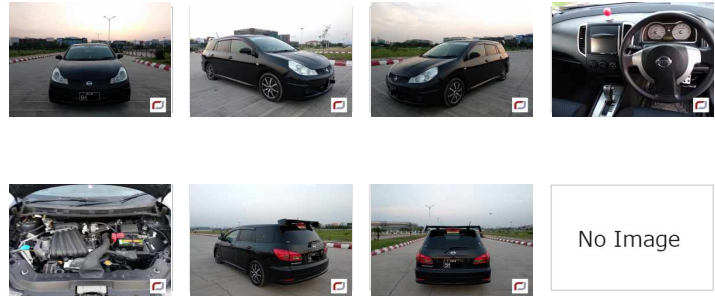

Nissan Wingroad (2008)

185 Lks
With Licence(NPW)

MILEAGE
100,000 km

TRANSMISSION
Automatic

DRIVE
2WD

FUEL
Petrol

Until Sold

Updated: 08/05/2018

VEHICLE DETAILS

Serial No	00116250	Engine Power	1,500cc
Year	2008	Code	---
Color	Other	Licence	With Licence(NPW)
Steering	Right	Build Type	WAGON
Licenseplate	(Black) NPW - 5H - ****	Town Ship	Other
Grade	---		