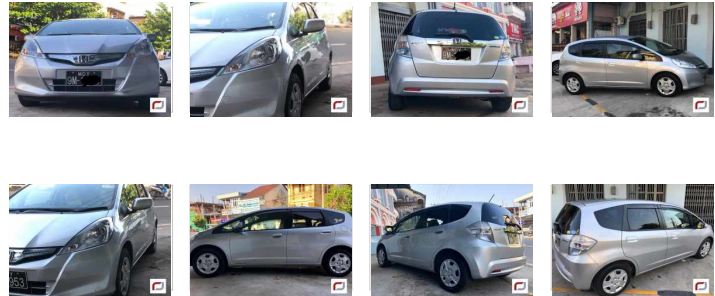

Honda Fit Hybrid (2011)

163 Lks

With Licence(MDY)

MILEAGE

100,000 km

TRANSMISSION

Automatic

DRIVE

2WD

FUEL

Petrol

Until Sold

Updated: 08/05/2018

VEHICLE DETAILS

Serial No	00116253	Engine Power	1,300cc
Year	2011	Code	GP1
Color	silver	Licence	With Licence(MDY)
Steering	Right	Build Type	HATCHBACK
Licenseplate	(Black) MDY - 9M - ****	Town Ship	Other
Grade	---		