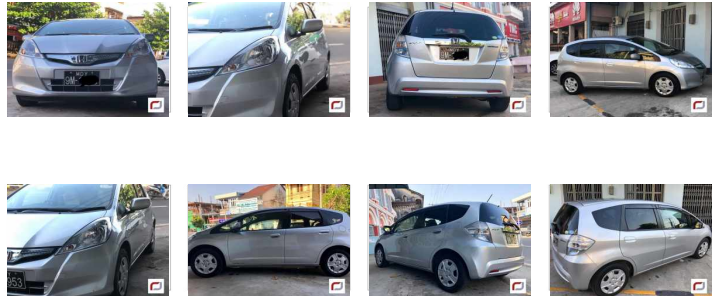

## Honda Fit Hybrid (2011)

163 Lks

With Licence(MDY)

### MILEAGE

100,000 km