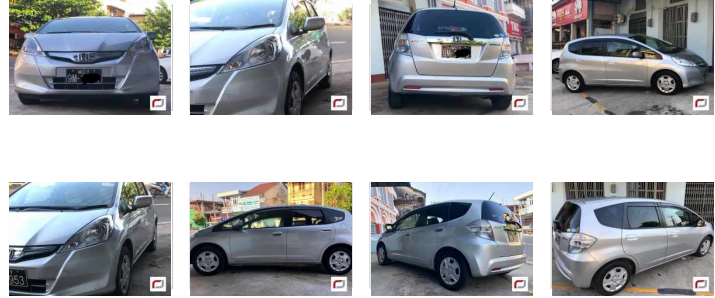

Honda Fit Hybrid (2011)

163 Lks

With Licence(MDY)

MILEAGE
100,000 km

TRANSMISSION
Automatic

DRIVE
2WD

FUEL
Petrol

L Until Sold

Updated: 08/05/2018

VEHICLE DETAILS

Serial No 00116253
Year 2011
Color silver
Steering Right
Licenseplate (Black) MDY - 9M - ****
Grade ---

Engine Power 1,300cc
Code GP1
Licence With Licence(MDY)
Build Type HATCHBACK
Town Ship Other