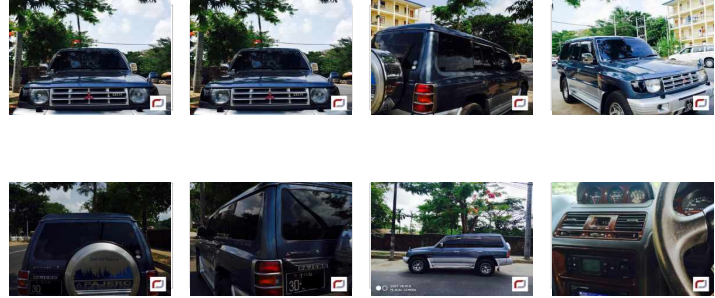

Mitsubishi Pajero (1998)

168 Lks

With Licence(YGN)

MILEAGE

90,000 km

TRANSMISSION

Automatic

DRIVE

4WD

FUEL

Petrol

Until Sold

Updated: 09/05/2018

VEHICLE DETAILS

Serial No 00116278

Year 1998

Color Other

Steering Right

Licenseplate (Black) YGN - 3D - ****

Grade Exceed Grade

Engine Power 3,500cc

Code ---

Licence With Licence(YGN)

Build Type SUV