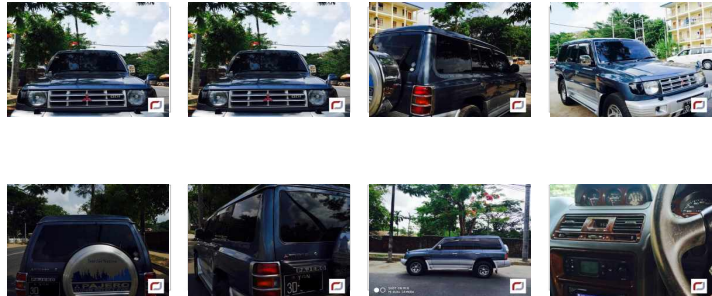

Mitsubishi Pajero (1998)

168 Lks

With Licence(YGN)

MILEAGE

90,000 km

TRANSMISSION

Automatic

DRIVE

4WD

FUEL

Petrol

Until Sold

Updated: 09/05/2018

VEHICLE DETAILS

Serial No 00116278

Year 1998

Color Other

Steering Right

Licenseplate (Black) YGN - 3D - ****

Grade Exceed Grade

Engine Power 3,500cc

Code ---

Licence With Licence(YGN)

Build Type SUV