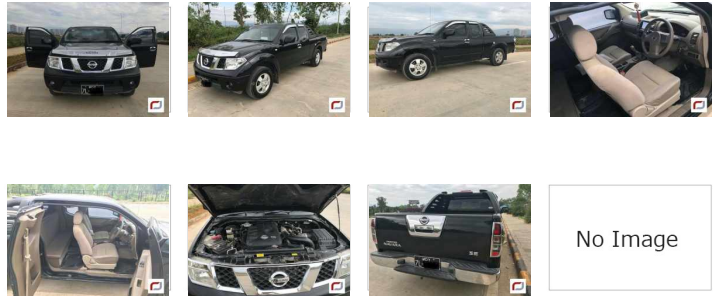

Nissan Navara (2009)

205 Lks
With Licence(MDY)

MILEAGE
160,000 km

TRANSMISSION
Manual

DRIVE
2WD

FUEL
Diesel

L Until Sold

Updated: 09/05/2018

VEHICLE DETAILS

Serial No	00116279	Engine Power	2,500cc
Year	2009	Code	---
Color	black	Licence	With Licence(MDY)
Steering	Right	Build Type	TRUCK
Licenseplate	(Black) MDY - 7L - ****	Town Ship	Mayangone
Grade	---		