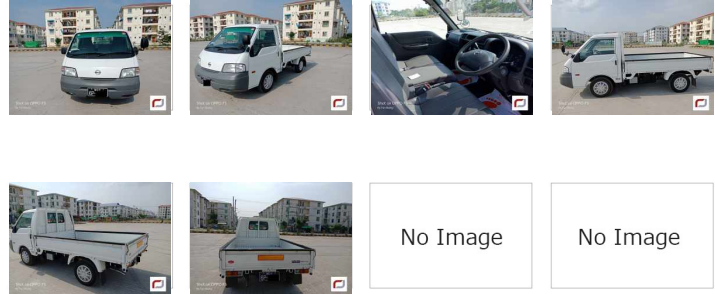

Nissan Vanette (2008)

155 Lks

With Licence(MDY)

No Image

No Image

MILEAGE
80,000 km

TRANSMISSION
Automatic

DRIVE
2WD

FUEL
Petrol

L Until Sold

Updated: 09/05/2018

VEHICLE DETAILS

| | | | |
|---------------------|-------------------------|---------------------|-------------------|
| Serial No | 00116295 | Engine Power | 1,800cc |
| Year | 2008 | Code | --- |
| Color | Other | Licence | With Licence(MDY) |
| Steering | Right | Build Type | TRUCK |
| Licenseplate | (Black) MDY - 6P - **** | Town Ship | Other |
| Grade | --- | | |