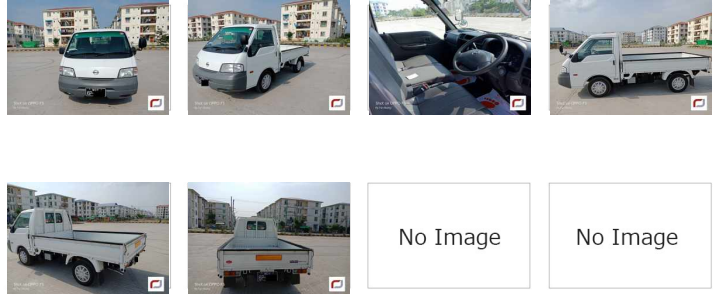

## Nissan Vanette (2008)

155 Lks

With Licence(MDY)

**MILEAGE**  
80,000 km

**TRANSMISSION**  
Automatic

**DRIVE**  
2WD

**FUEL**  
Petrol

Until Sold

### VEHICLE DETAILS

|                     |                         |                     |                   |
|---------------------|-------------------------|---------------------|-------------------|
| <b>Serial No</b>    | 00116295                | <b>Engine Power</b> | 1,800cc           |
| <b>Year</b>         | 2008                    | <b>Code</b>         | ---               |
| <b>Color</b>        | Other                   | <b>Licence</b>      | With Licence(MDY) |
| <b>Steering</b>     | Right                   | <b>Build Type</b>   | TRUCK             |
| <b>Licenseplate</b> | (Black) MDY - 6P - **** | <b>Town Ship</b>    | Other             |
| <b>Grade</b>        | ---                     |                     |                   |