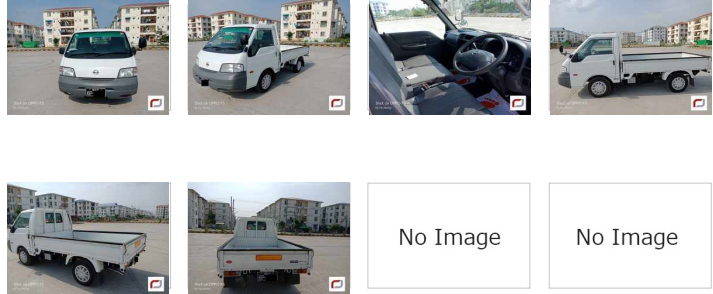

Nissan Vanette (2008)

155 Lks

With Licence(MDY)

MILEAGE
80,000 km

TRANSMISSION
Automatic

DRIVE
2WD

FUEL
Petrol

Until Sold

Updated: 09/05/2018

VEHICLE DETAILS

Serial No	00116295	Engine Power	1,800cc
Year	2008	Code	---
Color	Other	Licence	With Licence(MDY)
Steering	Right	Build Type	TRUCK
Licenseplate	(Black) MDY - 6P - ****	Town Ship	Other
Grade	---		