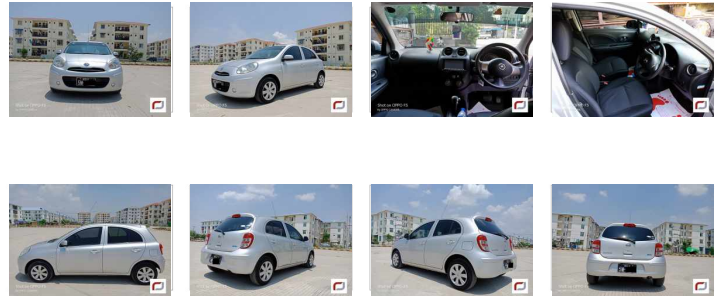

Nissan March (2011)

135 Lks

With Licence(MDY)

MILEAGE
80,000 km

TRANSMISSION
Automatic

DRIVE
2WD

FUEL
Petrol

Until Sold

Updated: 09/05/2018

VEHICLE DETAILS

Serial No	00116298	Engine Power	1,300cc
Year	2011	Code	---
Color	Other	Licence	With Licence(MDY)
Steering	Right	Build Type	HATCHBACK
Licenseplate	(Black) MDY - 5M - ****	Town Ship	Other
Grade	---		