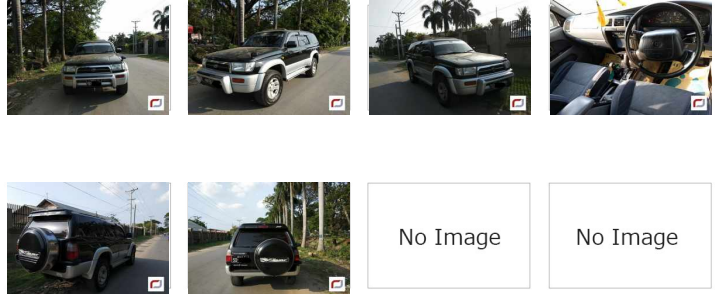

Toyota Hilux Surf (1997)

200 Lks
With Licence(MDY)

MILEAGE
100,000 km

TRANSMISSION
Automatic

DRIVE
4WD

FUEL
Diesel

L Until Sold

Updated: 09/05/2018

VEHICLE DETAILS

Serial No	00116302	Engine Power	3,000cc
Year	1997	Code	---
Color	Other	Licence	With Licence(MDY)
Steering	Right	Build Type	SUV
Licenseplate	(Black) MDY - 5D - ****	Town Ship	Other
Grade	---		