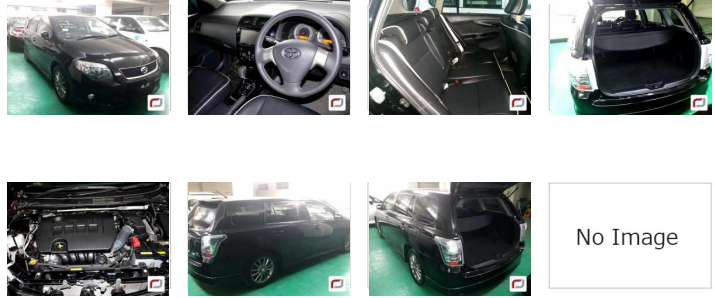

Toyota Corolla Fielder (2011)

355 Lks

With Licence(Other)

No Image

**MILEAGE**  
60,000 km

**TRANSMISSION**  
Automatic

**DRIVE**  
2WD

**FUEL**  
Petrol

**L** Until Sold

Updated: 09/05/2018

**VEHICLE DETAILS**

<b>Serial No</b>	00116312	<b>Engine Power</b>	1,800cc
<b>Year</b>	2011	<b>Code</b>	---
<b>Color</b>	black	<b>Licence</b>	With Licence(Other)
<b>Steering</b>	Right	<b>Build Type</b>	WAGON
<b>Licenseplate</b>	---	<b>Town Ship</b>	Hlaing
<b>Grade</b>	---		