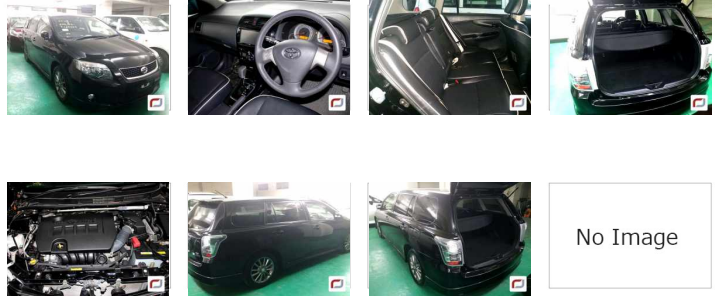

Toyota Corolla Fielder (2011)

355 Lks

With Licence(Other)

No Image

**MILEAGE**  
60,000 km

**TRANSMISSION**  
Automatic

**DRIVE**  
2WD

**FUEL**  
Petrol

**L** Until Sold

Updated: 09/05/2018

**VEHICLE DETAILS**

**Serial No** 00116312  
**Year** 2011  
**Color** black  
**Steering** Right  
**Licenseplate** ---  
**Grade** ---

**Engine Power** 1,800cc  
**Code** ---  
**Licence** With Licence(Other)  
**Build Type** WAGON  
**Town Ship** Hlaing