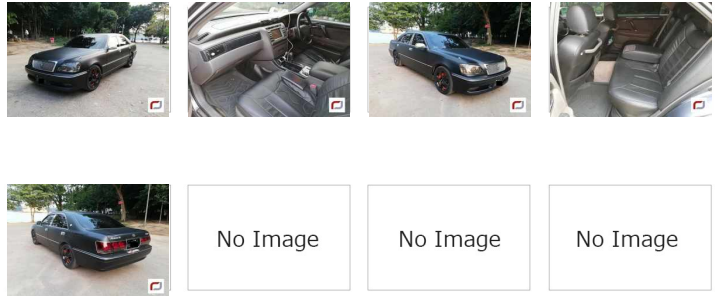

Toyota Crown (2001)

188 Lks
With Licence(MDY)

MILEAGE
100,000 km

TRANSMISSION
Automatic

DRIVE
2WD

FUEL
Petrol

Until Sold

Updated: 10/05/2018

VEHICLE DETAILS

Serial No	00116331	Engine Power	2,500cc
Year	2001	Code	---
Color	Other	Licence	With Licence(MDY)
Steering	Right	Build Type	SEDAN
Licenseplate	(Black) MDY - 1D - ****	Town Ship	Other
Grade	---		