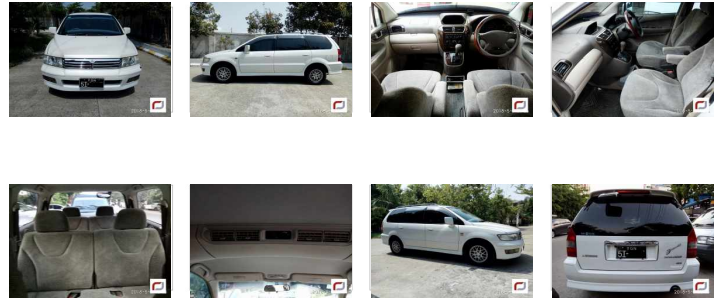

Mitsubishi Chariot Grandis (1999)

**153 Lks**  
With Licence(YGN)

**MILEAGE**  
150,000 km

**TRANSMISSION**  
Automatic

**DRIVE**  
2WD

**FUEL**  
Petrol

**L** Until Sold

Updated: 16/05/2018

**VEHICLE DETAILS**

<b>Serial No</b>	00116364	<b>Engine Power</b>	2,000cc
<b>Year</b>	1999	<b>Code</b>	---
<b>Color</b>	white	<b>Licence</b>	With Licence(YGN)
<b>Steering</b>	Right	<b>Build Type</b>	WAGON
<b>Licenseplate</b>	(Black) YGN - 5I - ****	<b>Town Ship</b>	Other(Yangon)
<b>Grade</b>	---		

**Optional**

**Standard features**

Alloy Wheels

**Comfort**

A/C: Front                      A/C: Rear  
Power Steering                TV

**Safety**

Airbag: Driver                      Back camera

**Windows**