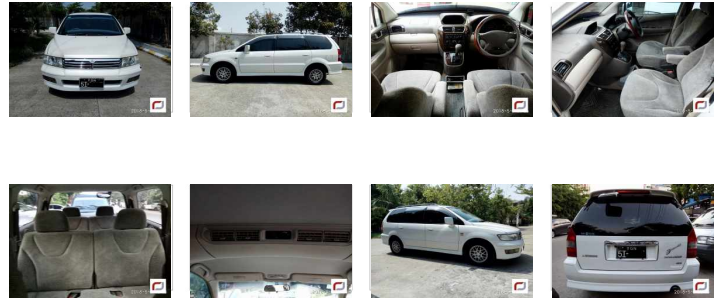

Mitsubishi Chariot Grandis (1999)

153 Lks
With Licence(YGN)

MILEAGE
150,000 km

TRANSMISSION
Automatic

DRIVE
2WD

FUEL
Petrol

L Until Sold

Updated: 16/05/2018

VEHICLE DETAILS

Serial No	00116364	Engine Power	2,000cc
Year	1999	Code	---
Color	white	Licence	With Licence(YGN)
Steering	Right	Build Type	WAGON
Licenseplate	(Black) YGN - 5I - ****	Town Ship	Other(Yangon)
Grade	---		

Optional

Standard features

Alloy Wheels

Comfort

A/C: Front A/C: Rear
Power Steering TV

Safety

Airbag: Driver Back camera

Windows