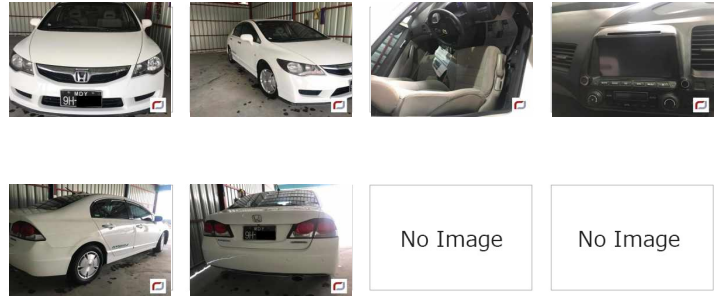

Honda Civic Hybrid (2010)

180 Lks
With Licence(MDY)

MILEAGE
80,000 km

TRANSMISSION
Automatic

DRIVE
2WD

FUEL
Petrol

L Until Sold

Updated: 15/05/2018

VEHICLE DETAILS

Serial No	00116366	Engine Power	1,300cc
Year	2010	Code	---
Color	Other	Licence	With Licence(MDY)
Steering	Right	Build Type	SEDAN
Licenseplate	(Black) MDY - 9H - ****	Town Ship	Other
Grade	MXB		