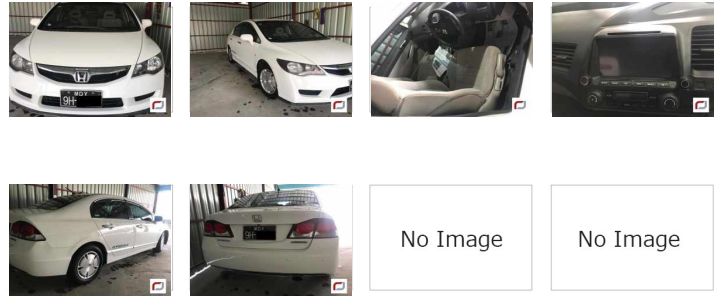

Honda Civic Hybrid (2010)

180 Lks

With Licence(MDY)

MILEAGE

80,000 km

TRANSMISSION

Automatic

DRIVE

2WD

FUEL

Petrol

Until Sold

Updated: 15/05/2018

VEHICLE DETAILS

Serial No	00116366	Engine Power	1,300cc
Year	2010	Code	---
Color	Other	Licence	With Licence(MDY)
Steering	Right	Build Type	SEDAN
Licenseplate	(Black) MDY - 9H - ****	Town Ship	Other
Grade	MXB		