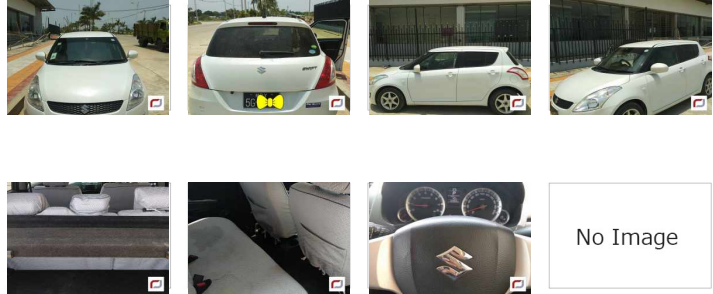

Suzuki Swift (2012)

147 Lks

With Licence(MDY)

MILEAGE
30,000 km

TRANSMISSION
Automatic

DRIVE
2WD

FUEL
Petrol

Until Sold

Updated: 14/05/2018

VEHICLE DETAILS

Serial No	00116381	Engine Power	1,300cc
Year	2012	Code	---
Color	pearl white	Licence	With Licence(MDY)
Steering	Right	Build Type	HATCHBACK
Licenseplate	(Black) MDY - 5G - ****	Town Ship	Other(Mandalay)
Grade	---		

Optional

Standard features

Alloy Wheels

Comfort

Power Steering TV

Safety

Airbag: Driver Airbag: Passenger

Windows