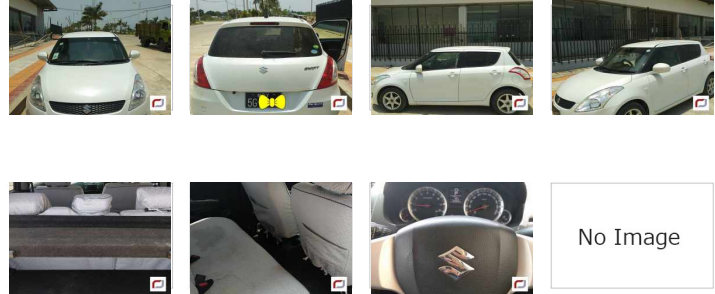

Suzuki Swift (2012)

147 Lks

With Licence(MDY)

MILEAGE
30,000 km

TRANSMISSION
Automatic

DRIVE
2WD

FUEL
Petrol

Until Sold

Updated: 14/05/2018

VEHICLE DETAILS

Serial No	00116381	Engine Power	1,300cc
Year	2012	Code	---
Color	pearl white	Licence	With Licence(MDY)
Steering	Right	Build Type	HATCHBACK
Licenseplate	(Black) MDY - 5G - ****	Town Ship	Other(Mandalay)
Grade	---		

Optional

Standard features

Alloy Wheels

Comfort

Power Steering TV

Safety

Airbag: Driver Airbag: Passenger

Windows