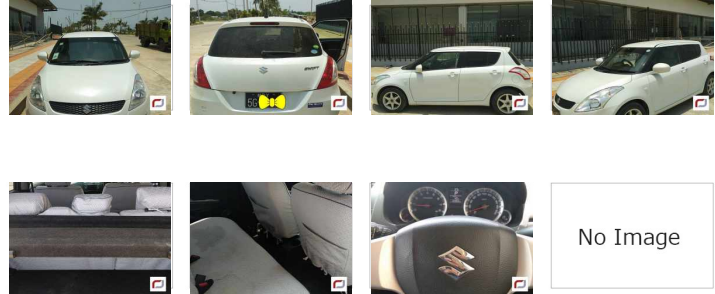

Suzuki Swift (2012)

147 Lks

With Licence(MDY)

MILEAGE
30,000 km

TRANSMISSION
Automatic

DRIVE
2WD

FUEL
Petrol

⌚ Until Sold

Updated: 14/05/2018

VEHICLE DETAILS

Serial No 00116381
Year 2012
Color pearl white
Steering Right
Licenseplate (Black) MDY - 5G - ****
Grade ---

Engine Power 1,300cc
Code ---
Licence With Licence(MDY)
Build Type HATCHBACK
Town Ship Other(Mandalay)

Optional

Standard features

Alloy Wheels

Comfort

Power Steering TV

Safety

Airbag: Driver Airbag: Passenger

Windows