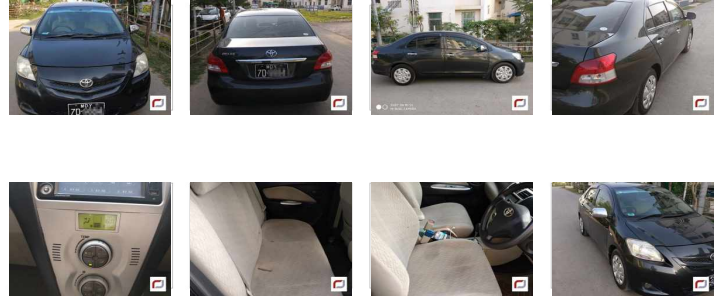

Toyota Belta (2006)

145 Lks

With Licence(MDY)

MILEAGE

152,751 km

TRANSMISSION

Automatic

DRIVE

2WD

FUEL

Petrol

Until Sold

Updated: 14/05/2018

VEHICLE DETAILS

Serial No	00116384	Engine Power	1,300cc
Year	2006	Code	---
Color	black	Licence	With Licence(MDY)
Steering	Right	Build Type	SEDAN
Licenseplate	(Black) MDY - 7D - ****	Town Ship	Other(Mandalay)
Grade	G		

Optional

Standard features

Alloy Wheels

Comfort

A/C: Front
TV
Power Steering
Smart Key

Safety

Airbag: Driver
Airbag: Passenger
Anti-Lock Brake System

Windows