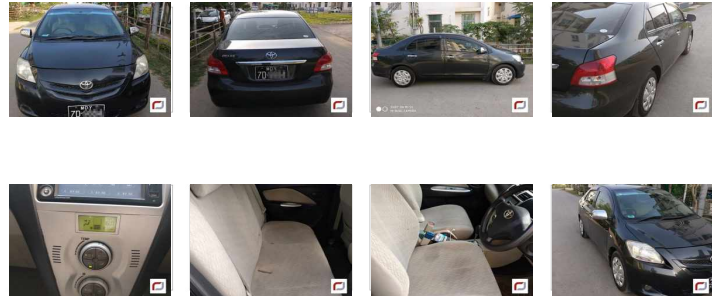

Toyota Belta (2006)

145 Lks

With Licence(MDY)

MILEAGE
152,751 km

TRANSMISSION
Automatic

DRIVE
2WD

FUEL
Petrol

Until Sold

Updated: 14/05/2018

VEHICLE DETAILS

Serial No	00116384	Engine Power	1,300cc
Year	2006	Code	---
Color	black	Licence	With Licence(MDY)
Steering	Right	Build Type	SEDAN
Licenseplate	(Black) MDY - 7D - ****	Town Ship	Other(Mandalay)
Grade	G		

Optional

Standard features

Alloy Wheels

Comfort

A/C: Front
TV
Power Steering
Smart Key

Safety

Airbag: Driver
Airbag: Passenger
Anti-Lock Brake System

Windows