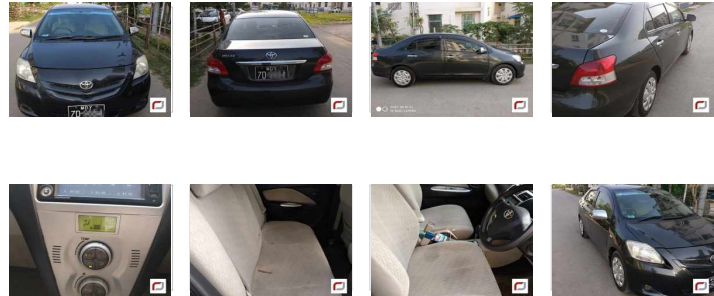

Toyota Belta (2006)

145 Lks

With Licence(MDY)

MILEAGE

152,751 km

TRANSMISSION

Automatic

DRIVE

2WD

FUEL

Petrol

Until Sold

Updated: 14/05/2018

VEHICLE DETAILS

Serial No	00116384	Engine Power	1,300cc
Year	2006	Code	---
Color	black	Licence	With Licence(MDY)
Steering	Right	Build Type	SEDAN
Licenseplate	(Black) MDY - 7D - ****	Town Ship	Other(Mandalay)
Grade	G		

Optional

Standard features

Alloy Wheels

Comfort

A/C: Front
TV

Power Steering
Smart Key

Safety

Airbag: Driver
Anti-Lock Brake System