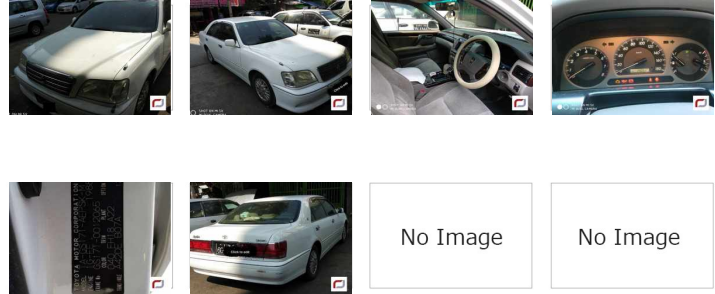

Toyota Crown (2003)

230 Lks
With Licence(YGN)

MILEAGE
140,000 km

TRANSMISSION
Automatic

DRIVE
2WD

FUEL
Petrol

⌚ Until Sold

Updated: 14/05/2018

VEHICLE DETAILS

Serial No	00116402	Engine Power	2,000cc
Year	2003	Code	---
Color	white	Licence	With Licence(YGN)
Steering	Right	Build Type	SEDAN
Licenseplate	(Black) YGN - 6G - ****	Town Ship	Other(Yangon)
Grade	---		

Optional

Standard features

Alloy Wheels

Comfort

A/C: Front
Power Steering
Power Locks
TV

Safety

Airbag: Driver
Airbag: Side
Back camera
Airbag: Passenger
Anti-Lock Brake System

Windows