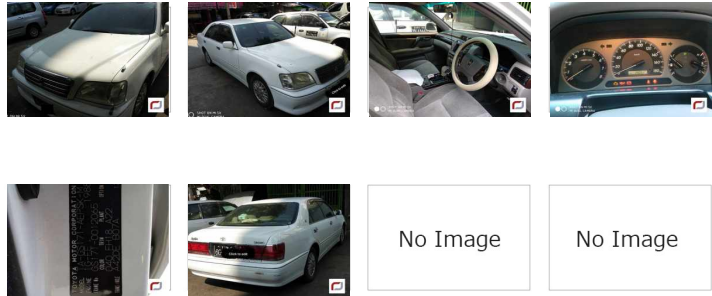

## Toyota Crown (2003)

**230 Lks**  
With Licence(YGN)

**MILEAGE**  
140,000 km

**TRANSMISSION**  
Automatic

**DRIVE**  
2WD

**FUEL**  
Petrol

Until Sold

Updated: 14/05/2018

### VEHICLE DETAILS

|                     |                         |                     |                   |
|---------------------|-------------------------|---------------------|-------------------|
| <b>Serial No</b>    | 00116402                | <b>Engine Power</b> | 2,000cc           |
| <b>Year</b>         | 2003                    | <b>Code</b>         | ---               |
| <b>Color</b>        | white                   | <b>Licence</b>      | With Licence(YGN) |
| <b>Steering</b>     | Right                   | <b>Build Type</b>   | SEDAN             |
| <b>Licenseplate</b> | (Black) YGN - 6G - **** | <b>Town Ship</b>    | Other(Yangon)     |
| <b>Grade</b>        | ---                     |                     |                   |