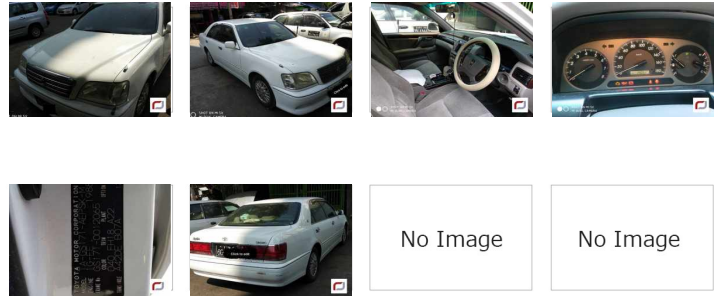

Toyota Crown (2003)

230 Lks
With Licence(YGN)

MILEAGE
140,000 km

TRANSMISSION
Automatic

DRIVE
2WD

FUEL
Petrol

⌚ Until Sold

Updated: 14/05/2018

VEHICLE DETAILS

Serial No	00116402	Engine Power	2,000cc
Year	2003	Code	---
Color	white	Licence	With Licence(YGN)
Steering	Right	Build Type	SEDAN
Licenseplate	(Black) YGN - 6G - ****	Town Ship	Other(Yangon)
Grade	---		

Optional

Standard features

Alloy Wheels

Comfort

A/C: Front
Power Steering
Power Locks
TV

Safety

Airbag: Driver
Airbag: Side
Back camera
Airbag: Passenger
Anti-Lock Brake System

Windows