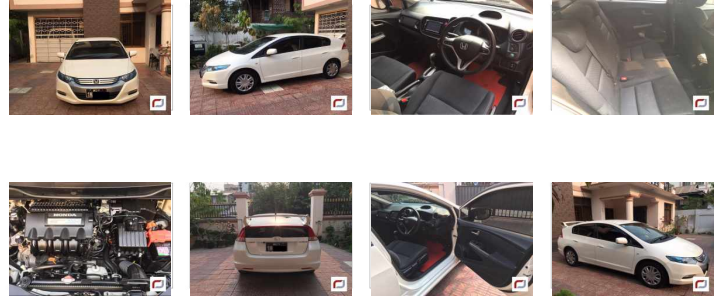

Honda Insight (2011)

193 Lks

With Licence(MDY)

MILEAGE

80,000 km

TRANSMISSION

Automatic

DRIVE

2WD

FUEL

Petrol

Until Sold

Updated: 15/05/2018

VEHICLE DETAILS

Serial No	00116419	Engine Power	1,300cc
Year	2011	Code	---
Color	Other	Licence	With Licence(MDY)
Steering	Right	Build Type	HATCHBACK
Licenseplate	(Black) MDY - 1M - ****	Town Ship	Other
Grade	---		