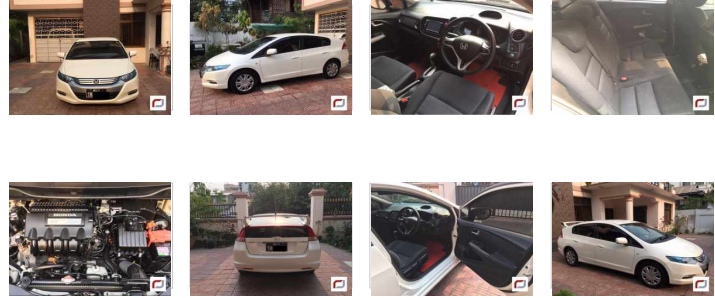

Honda Insight (2011)

193 Lks

With Licence(MDY)

**MILEAGE**

80,000 km

**TRANSMISSION**

Automatic

**DRIVE**

2WD

**FUEL**

Petrol

Until Sold

Updated: 15/05/2018

**VEHICLE DETAILS**

<b>Serial No</b>	00116419	<b>Engine Power</b>	1,300cc
<b>Year</b>	2011	<b>Code</b>	---
<b>Color</b>	Other	<b>Licence</b>	With Licence(MDY)
<b>Steering</b>	Right	<b>Build Type</b>	HATCHBACK
<b>Licenseplate</b>	(Black) MDY - 1M - ****	<b>Town Ship</b>	Other
<b>Grade</b>	---		