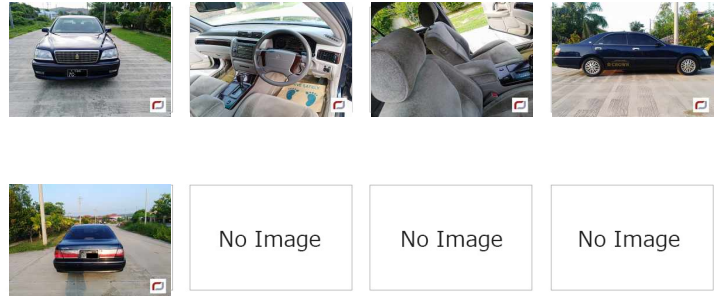

Toyota Crown (2000)

168 Lks
With Licence(YGN)

MILEAGE
130,000 km

TRANSMISSION
Automatic

DRIVE
2WD

FUEL
Petrol

L Until Sold

Updated: 18/05/2018

VEHICLE DETAILS

Serial No	00116424	Engine Power	3,000cc
Year	2000	Code	---
Color	Other	Licence	With Licence(YGN)
Steering	Right	Build Type	SEDAN
Licenseplate	(Black) YGN - 7C - ****	Town Ship	Other
Grade	---		