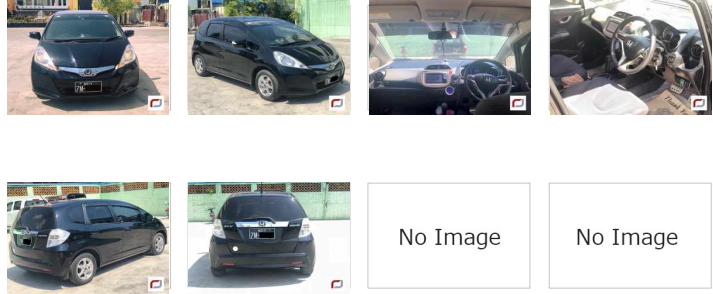

Honda Fit Hybrid (2011)

168 Lks

With Licence(MDY)

MILEAGE
70,000 km

TRANSMISSION
Automatic

DRIVE
2WD

FUEL
Petrol

L Until Sold

Updated: 15/05/2018

VEHICLE DETAILS

Serial No	00116428	Engine Power	1,300cc
Year	2011	Code	GP1
Color	Other	Licence	With Licence(MDY)
Steering	Right	Build Type	HATCHBACK
Licenseplate	(Black) MDY - 7M - ****	Town Ship	Other
Grade	---		