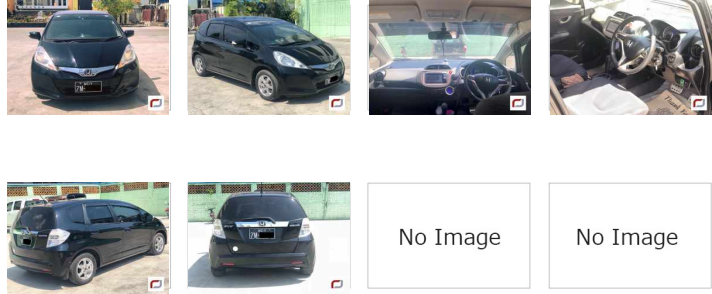

Honda Fit Hybrid (2011)

168 Lks

With Licence(MDY)

MILEAGE
70,000 km

TRANSMISSION
Automatic

DRIVE
2WD

FUEL
Petrol

Until Sold

Updated: 15/05/2018

VEHICLE DETAILS

Serial No	00116428	Engine Power	1,300cc
Year	2011	Code	GP1
Color	Other	Licence	With Licence(MDY)
Steering	Right	Build Type	HATCHBACK
Licenseplate	(Black) MDY - 7M - ****	Town Ship	Other
Grade	---		