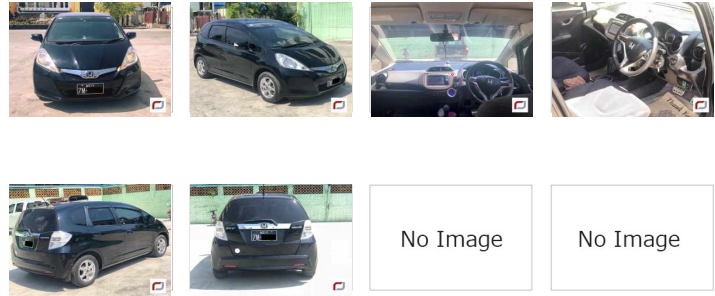

Honda Fit Hybrid (2011)

168 Lks

With Licence(MDY)

MILEAGE
70,000 km

TRANSMISSION
Automatic

DRIVE
2WD

FUEL
Petrol

L Until Sold

Updated: 15/05/2018

VEHICLE DETAILS

Serial No	00116428	Engine Power	1,300cc
Year	2011	Code	GP1
Color	Other	Licence	With Licence(MDY)
Steering	Right	Build Type	HATCHBACK
Licenseplate	(Black) MDY - 7M - ****	Town Ship	Other
Grade	---		