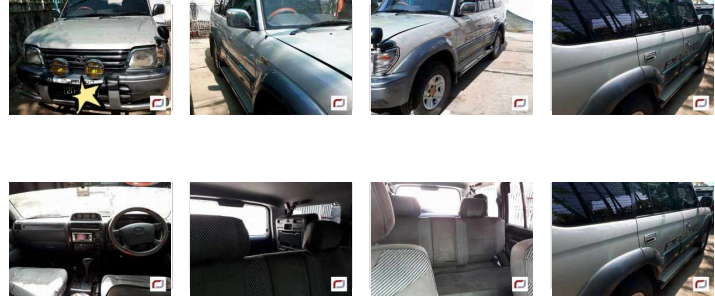

Toyota Land Cruiser Prado (1997)

**335 Lks**  
With Licence(YGN)

**MILEAGE**  
200,000 km

**TRANSMISSION**  
Automatic

**DRIVE**  
4WD

**FUEL**  
Diesel

**L** Until Sold

Updated: 15/05/2018

**VEHICLE DETAILS**

|                     |                         |                     |                   |
|---------------------|-------------------------|---------------------|-------------------|
| <b>Serial No</b>    | 00116433                | <b>Engine Power</b> | 3,000cc           |
| <b>Year</b>         | 1997                    | <b>Code</b>         | ---               |
| <b>Color</b>        | silver                  | <b>Licence</b>      | With Licence(YGN) |
| <b>Steering</b>     | Right                   | <b>Build Type</b>   | SUV               |
| <b>Licenseplate</b> | (Black) YGN - 2D - **** | <b>Town Ship</b>    | Other(Yangon)     |
| <b>Grade</b>        | ---                     |                     |                   |