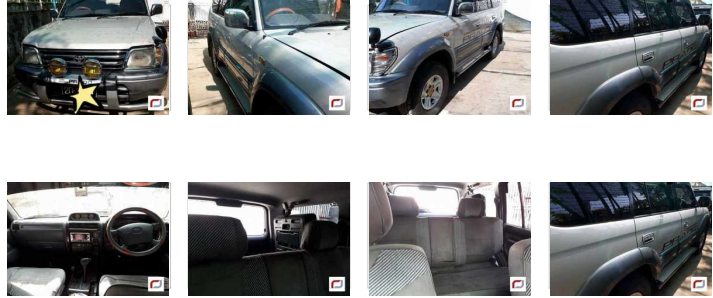

Toyota Land Cruiser Prado (1997)

335 Lks
With Licence(YGN)

MILEAGE
200,000 km

TRANSMISSION
Automatic

DRIVE
4WD

FUEL
Diesel

⌚ Until Sold

Updated: 15/05/2018

VEHICLE DETAILS

Serial No	00116433	Engine Power	3,000cc
Year	1997	Code	---
Color	silver	Licence	With Licence(YGN)
Steering	Right	Build Type	SUV
Licenseplate	(Black) YGN - 2D - ****	Town Ship	Other(Yangon)
Grade	---		

Optional

Standard features

Back Tire Alloy Wheels

Comfort

A/C: Front Power Locks
Power Steering TV

Safety

Airbag: Driver Airbag: Passenger
Back camera

Windows