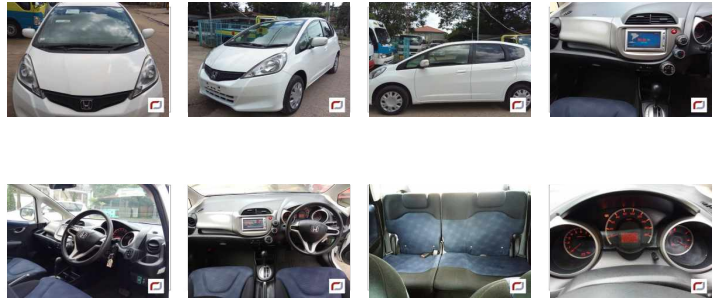

Honda Fit (2012)

200 Lks

With Licence(MDY)

MILEAGE
110,000 km

TRANSMISSION
Automatic

DRIVE
2WD

FUEL
Petrol

Until Sold

Updated: 18/05/2018

VEHICLE DETAILS

Serial No	00116456	Engine Power	1,300cc
Year	2012	Code	---
Color	white	Licence	With Licence(MDY)
Steering	Right	Build Type	HATCHBACK
Licenseplate	(Black) MDY - ??? - ****	Town Ship	Other(Yangon)
Grade	---		

Optional

Standard features

Comfort

A/C: Front
Power Steering
Power Locks
TV

Safety

Airbag: Driver
Airbag: Passenger
Anti-Lock Brake System
Back camera

Windows

Power Windows
Rear Window Defroster
Rear Window Wiper