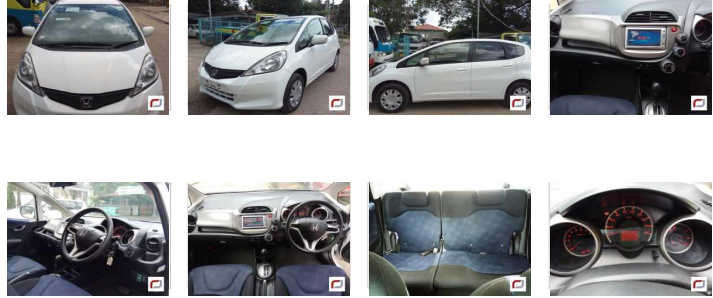

Honda Fit (2012)

200 Lks

With Licence(MDY)

MILEAGE
110,000 km

TRANSMISSION
Automatic

DRIVE
2WD

FUEL
Petrol

Until Sold

Updated: 18/05/2018

VEHICLE DETAILS

Serial No	00116456	Engine Power	1,300cc
Year	2012	Code	---
Color	white	Licence	With Licence(MDY)
Steering	Right	Build Type	HATCHBACK
Licenseplate	(Black) MDY - ??? - ****	Town Ship	Other(Yangon)
Grade	---		

Optional

Standard features

Comfort

A/C: Front
Power Steering
Power Locks
TV

Safety

Airbag: Driver
Airbag: Passenger
Anti-Lock Brake System
Back camera

Windows

Power Windows
Rear Window Defroster
Rear Window Wiper