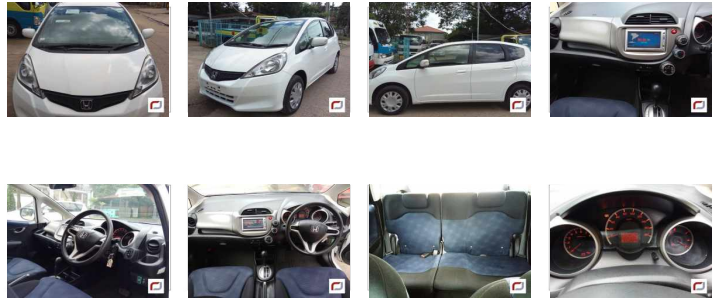

Honda Fit (2012)

200 Lks
With Licence(MDY)

MILEAGE
110,000 km

TRANSMISSION
Automatic

DRIVE
2WD

FUEL
Petrol

Until Sold

Updated: 18/05/2018

VEHICLE DETAILS

Serial No	00116456	Engine Power	1,300cc
Year	2012	Code	---
Color	white	Licence	With Licence(MDY)
Steering	Right	Build Type	HATCHBACK
Licenseplate	(Black) MDY - ??? - ****	Town Ship	Other(Yangon)
Grade	---		

Optional

Standard features

Comfort

A/C: Front
Power Steering
Power Locks
TV

Safety

Airbag: Driver
Airbag: Passenger
Anti-Lock Brake System
Back camera

Windows

Power Windows
Rear Window Defroster
Rear Window Wiper