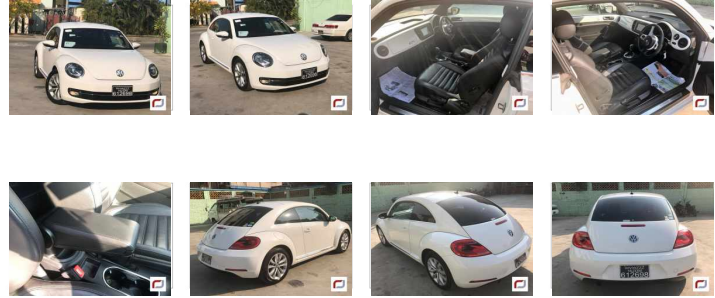

Volkswagen The Beetle (2013)

355 Lks

With Licence(YGN)

MILEAGE
80,000 km

TRANSMISSION
Automatic

DRIVE
2WD

FUEL
Petrol

Until Sold

Updated: 18/05/2018

VEHICLE DETAILS

Serial No	00116463	Engine Power	1,200cc
Year	2013	Code	---
Color	pearl white	Licence	With Licence(YGN)
Steering	Right	Build Type	COUPE
Licenseplate	(Black) YGN - ??? - ****	Town Ship	Other
Grade	---		

Optional

Standard features

Alloy Wheels Leather Seats

Comfort

A/C: Front Power Locks
Power Steering TV

Safety

Airbag: Driver Airbag: Passenger
Anti-Lock Brake System Fog lights
Back camera

Windows