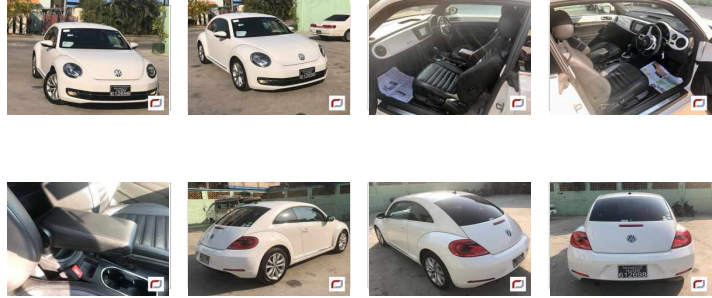

Volkswagen The Beetle (2013)

355 Lks
With Licence(YGN)

MILEAGE
80,000 km

TRANSMISSION
Automatic

DRIVE
2WD

FUEL
Petrol

L Until Sold

Updated: 18/05/2018

VEHICLE DETAILS

Serial No 00116463
Year 2013
Color pearl white
Steering Right
Licenseplate (Black) YGN - ??? - ****
Grade ---

Engine Power 1,200cc
Code ---
Licence With Licence(YGN)
Build Type COUPE
Town Ship Other

Optional

Standard features

Alloy Wheels Leather Seats

Comfort

A/C: Front Power Locks
Power Steering TV

Safety

Airbag: Driver Airbag: Passenger
Anti-Lock Brake System Fog lights
Back camera

Windows