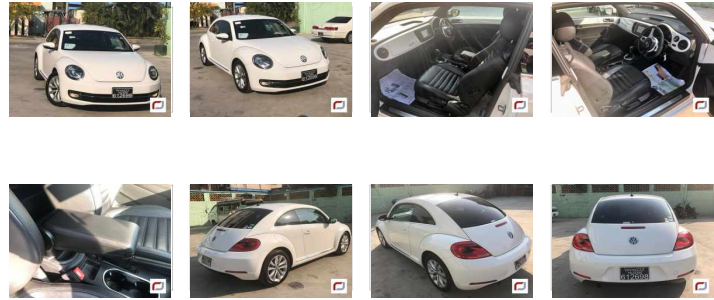

Volkswagen The Beetle (2013)

355 Lks
With Licence(YGN)

MILEAGE
80,000 km

TRANSMISSION
Automatic

DRIVE
2WD

FUEL
Petrol

L Until Sold

Updated: 18/05/2018

VEHICLE DETAILS

Serial No	00116463	Engine Power	1,200cc
Year	2013	Code	---
Color	pearl white	Licence	With Licence(YGN)
Steering	Right	Build Type	COUPE
Licenseplate	(Black) YGN - ??? - ****	Town Ship	Other
Grade	---		

Optional

Standard features

Alloy Wheels Leather Seats

Comfort

A/C: Front Power Locks
Power Steering TV

Safety

Airbag: Driver Airbag: Passenger
Anti-Lock Brake System Fog lights
Back camera

Windows