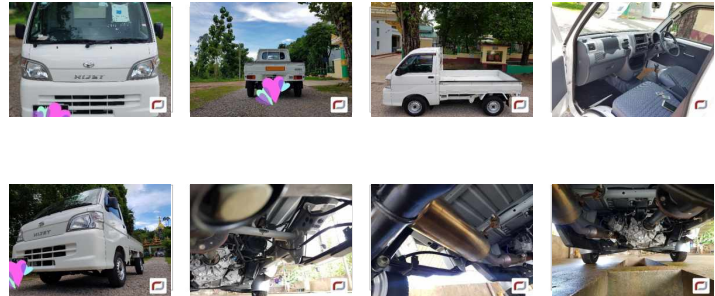

Daihatsu Hijet (2012)

123 Lks

With Licence(Other)

MILEAGE

9,600 km

TRANSMISSION

Manual

DRIVE

2WD

FUEL

Petrol

Until Sold

Updated: 09/06/2018

VEHICLE DETAILS

Serial No	00116915	Engine Power	660cc
Year	2012	Code	S210P
Color	white	Licence	With Licence(Other)
Steering	Right	Build Type	SEDAN
Licenseplate	(Black) MON - 5P - ****	Town Ship	Mawlamyine
Grade	4 B/A		