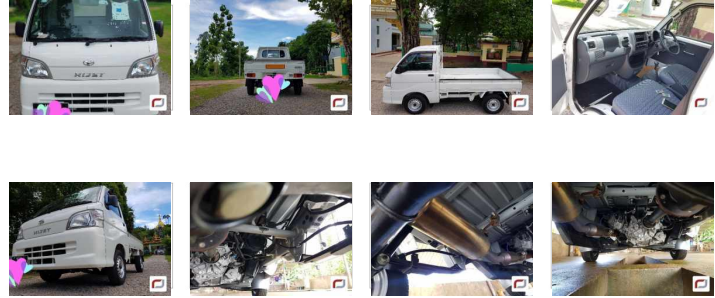

Daihatsu Hijet (2012)

123 Lks

With Licence(Other)

MILEAGE

9,600 km

TRANSMISSION

Manual

DRIVE

2WD

FUEL

Petrol

Until Sold

Updated: 09/06/2018

VEHICLE DETAILS

Serial No	00116915	Engine Power	660cc
Year	2012	Code	S210P
Color	white	Licence	With Licence(Other)
Steering	Right	Build Type	SEDAN
Licenseplate	(Black) MON - 5P - ****	Town Ship	Mawlamyine
Grade	4 B/A		