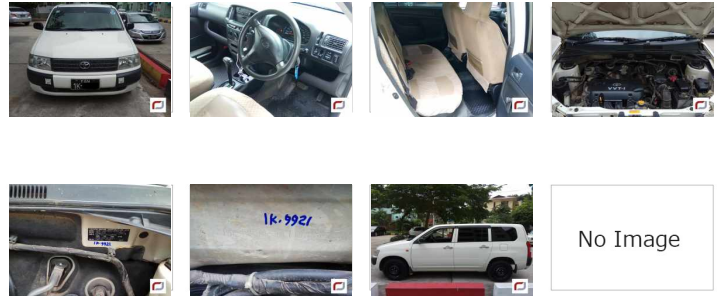

Toyota Probox (2010)

165 Lks
With Licence(YGN)

MILEAGE
130,000 km

TRANSMISSION
Automatic

DRIVE
2WD

FUEL
Petrol

Until Sold

Updated: 11/06/2018

VEHICLE DETAILS

Serial No	00116922	Engine Power	1,300cc
Year	2010	Code	---
Color	white	Licence	With Licence(YGN)
Steering	Right	Build Type	WAGON
Licenseplate	(Black) YGN - 1K - ****	Town Ship	Other(Yangon)
Grade	---		