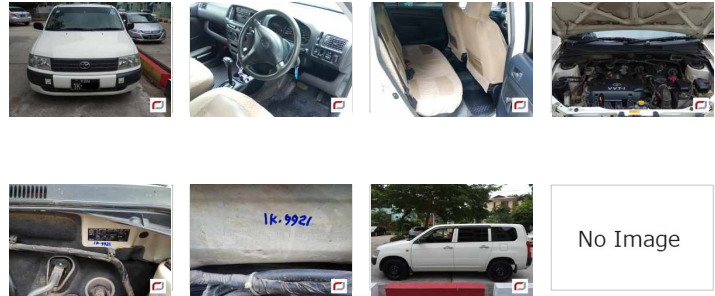

Toyota Probox (2010)

**165 Lks**  
With Licence(YGN)

No Image

**MILEAGE**  
130,000 km

**TRANSMISSION**  
Automatic

**DRIVE**  
2WD

**FUEL**  
Petrol

**L** Until Sold

Updated: 11/06/2018

**VEHICLE DETAILS**

<b>Serial No</b>	00116922	<b>Engine Power</b>	1,300cc
<b>Year</b>	2010	<b>Code</b>	---
<b>Color</b>	white	<b>Licence</b>	With Licence(YGN)
<b>Steering</b>	Right	<b>Build Type</b>	WAGON
<b>Licenseplate</b>	(Black) YGN - 1K - ****	<b>Town Ship</b>	Other(Yangon)
<b>Grade</b>	---		