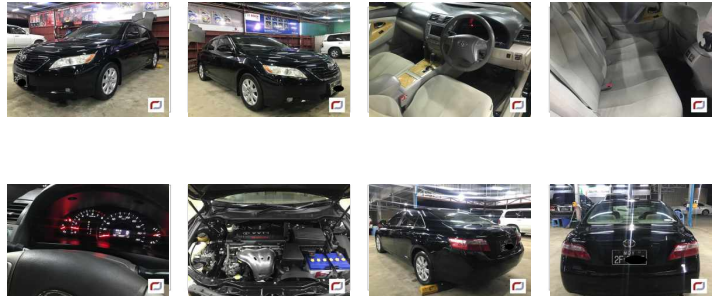

## Toyota Camry (2006)

279 Lks

With Licence(MDY)