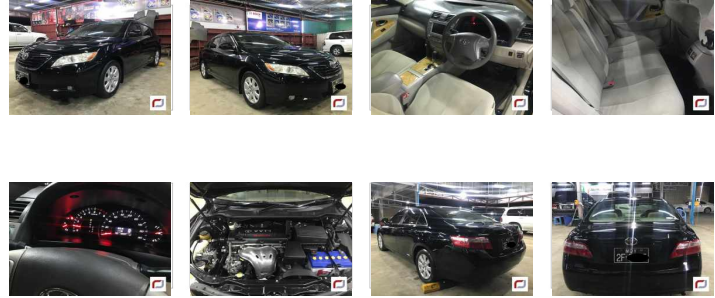

## Toyota Camry (2006)

279 Lks

With Licence(MDY)