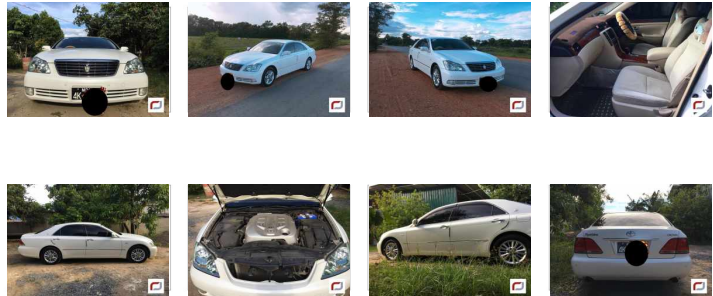

Toyota Crown (2004)

350 Lks
With Licence(MDY)

MILEAGE
100,000 km

TRANSMISSION
Automatic

DRIVE
2WD

FUEL
Petrol

⌚ Until Sold

Updated: 11/06/2018

VEHICLE DETAILS

Serial No	00116933	Engine Power	2,500cc
Year	2004	Code	---
Color	Other	Licence	With Licence(MDY)
Steering	Right	Build Type	SEDAN
Licenseplate	(Black) MDY - 4K - ****	Town Ship	Other
Grade	---		