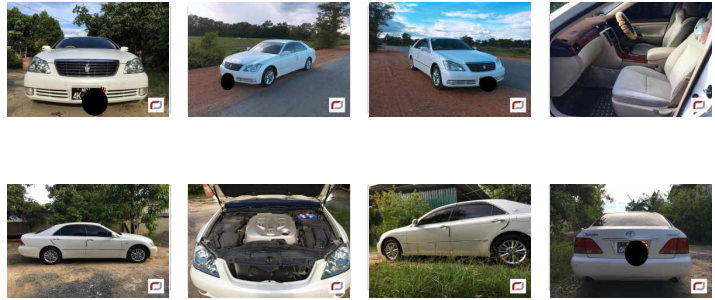

Toyota Crown (2004)

350 Lks
With Licence(MDY)

MILEAGE
100,000 km

TRANSMISSION
Automatic

DRIVE
2WD

FUEL
Petrol

L Until Sold

Updated: 11/06/2018

VEHICLE DETAILS

Serial No	00116933	Engine Power	2,500cc
Year	2004	Code	---
Color	Other	Licence	With Licence(MDY)
Steering	Right	Build Type	SEDAN
Licenseplate	(Black) MDY - 4K - ****	Town Ship	Other
Grade	---		