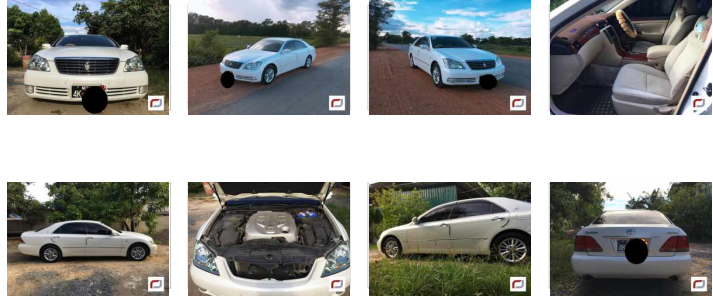

## Toyota Crown (2004)

350 Lks

With Licence(MDY)

### MILEAGE

100,000 km

### DRIVE

2WD