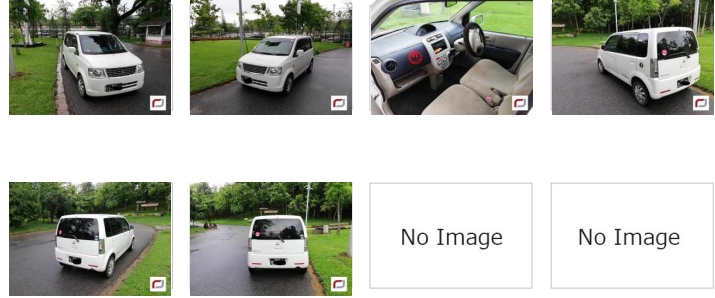

Mitsubishi ek Wagon (2011)

100 Lks

With Licence(Other)

MILEAGE
110,000 km

TRANSMISSION
Automatic

DRIVE
2WD

FUEL
Petrol

Until Sold

Updated: 11/06/2018

VEHICLE DETAILS

Serial No	00116935	Engine Power	660cc
Year	2011	Code	---
Color	Other	Licence	With Licence(Other)
Steering	Right	Build Type	WAGON
Licenseplate	(Black) BGO - 7L - ****	Town Ship	Other
Grade	---		