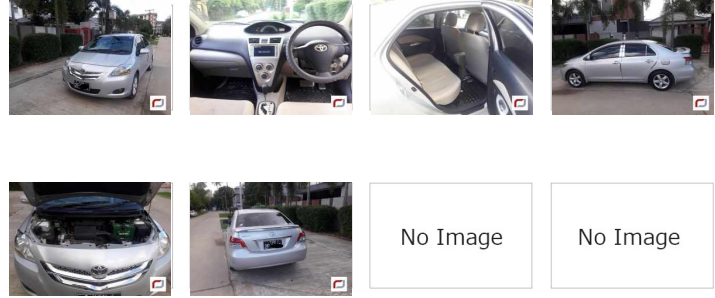

Toyota Belta (2008)

157 Lks

With Licence(YGN)

MILEAGE
70,000 km

TRANSMISSION
Automatic

DRIVE
2WD

FUEL
Petrol

Until Sold

Updated: 11/06/2018

VEHICLE DETAILS

Serial No	00116938	Engine Power	1,300cc
Year	2008	Code	---
Color	Other	Licence	With Licence(YGN)
Steering	Right	Build Type	SEDAN
Licenseplate	(Black) YGN - 2F - ****	Town Ship	Other
Grade	---		