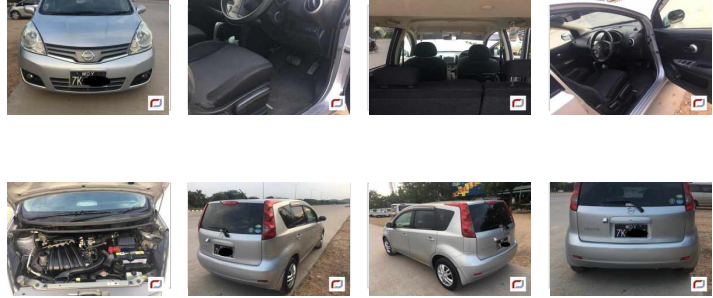

Nissan Note (2010)

137 Lks

With Licence(MDY)

MILEAGE

60,000 km

TRANSMISSION

Automatic

DRIVE

2WD

FUEL

Petrol

Until Sold

Updated: 11/06/2018

VEHICLE DETAILS

| | | | |
|---------------------|-------------------------|---------------------|-------------------|
| Serial No | 00116941 | Engine Power | 1,500cc |
| Year | 2010 | Code | --- |
| Color | Other | Licence | With Licence(MDY) |
| Steering | Right | Build Type | HATCHBACK |
| Licenseplate | (Black) MDY - 7K - **** | Town Ship | Other |
| Grade | --- | | |