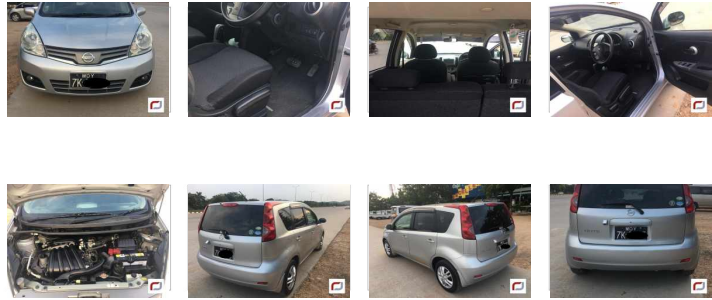

Nissan Note (2010)

137 Lks

With Licence(MDY)

MILEAGE
60,000 km

TRANSMISSION
Automatic

DRIVE
2WD

FUEL
Petrol

Until Sold

Updated: 11/06/2018

VEHICLE DETAILS

Serial No	00116941	Engine Power	1,500cc
Year	2010	Code	---
Color	Other	Licence	With Licence(MDY)
Steering	Right	Build Type	HATCHBACK
Licenseplate	(Black) MDY - 7K - ****	Town Ship	Other
Grade	---		