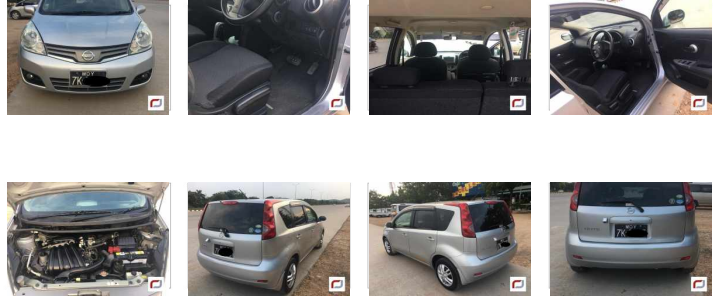

Nissan Note (2010)

137 Lks

With Licence(MDY)

MILEAGE
60,000 km

TRANSMISSION
Automatic

DRIVE
2WD

FUEL
Petrol

Until Sold

Updated: 11/06/2018

VEHICLE DETAILS

Serial No	00116941	Engine Power	1,500cc
Year	2010	Code	---
Color	Other	Licence	With Licence(MDY)
Steering	Right	Build Type	HATCHBACK
Licenseplate	(Black) MDY - 7K - ****	Town Ship	Other
Grade	---		