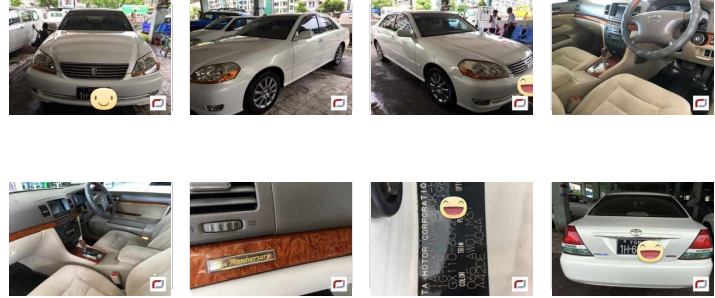

## Toyota Mark2 (Mark II) (2003)

**285 Lks**

With Licence(YGN)

### MILEAGE

150,000 km

### Comfort

A/C: Front  
TV  
Power Steering