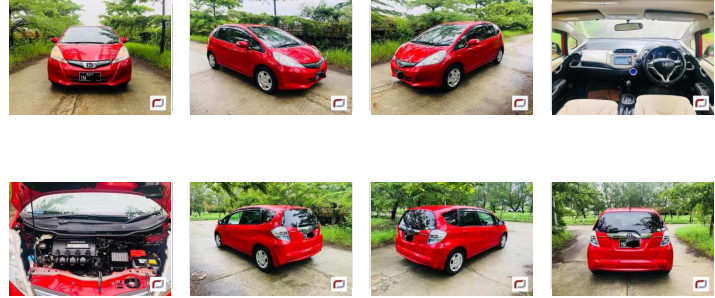

Honda Fit Hybrid (2011)

162 Lks

With Licence(Other)

MILEAGE
75,000 km

TRANSMISSION
Automatic

DRIVE
2WD

FUEL
Petrol

L Until Sold

Updated: 12/06/2018

VEHICLE DETAILS

Serial No 00116966

Year 2011

Color Other

Steering Right

Licenseplate (Black) BGO - 1N - ****

Grade ---

Engine Power 1,300cc

Code GP1

Licence With Licence(Other)

Build Type HATCHBACK

Town Ship Other

Optional

Standard features

Comfort