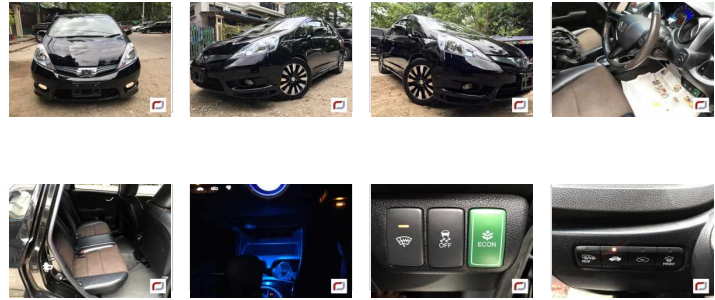

Honda Fit Shuttle (2012)

265 Lks
With Licence(YGN)

MILEAGE
76,000 km

TRANSMISSION
Automatic

DRIVE
2WD

FUEL
Petrol

⌚ Until Sold

Updated: 12/06/2018

VEHICLE DETAILS

Serial No	00116970	Engine Power	1,300cc
Year	2012	Code	---
Color	black	Licence	With Licence(YGN)
Steering	Right	Build Type	HATCHBACK
Licenseplate	(Black) YGN - ??? - ****	Town Ship	Mingalartaungnyunt
Grade	---		

Optional

Standard features

Alloy Wheels

Comfort

A/C: Front
TV
Power Steering

Safety

Airbag: Driver
Back camera
Fog lights

Windows