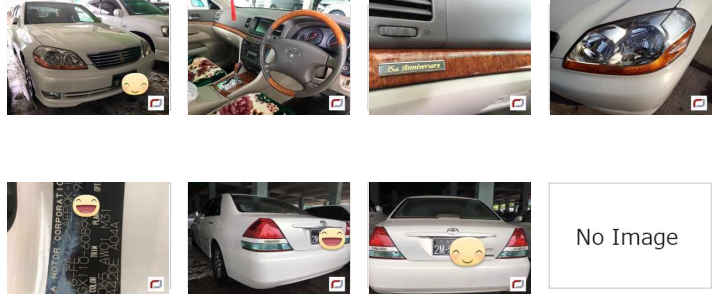

Toyota Mark2 (Mark II) (2003)

335 Lks
With Licence(YGN)

MILEAGE
100,000 km

TRANSMISSION
Automatic

DRIVE
2WD

FUEL
Petrol

⌚ Until Sold

Updated: 12/06/2018

VEHICLE DETAILS

Serial No	00116972	Engine Power	2,500cc
Year	2003	Code	---
Color	white	Licence	With Licence(YGN)
Steering	Right	Build Type	SEDAN
Licenseplate	(Black) YGN - 2M - ****	Town Ship	Other(Yangon)
Grade	---		

Optional

Standard features

Alloy Wheels

Comfort

A/C: Front Power Steering
TV

Safety

Airbag: Driver Back camera

Windows