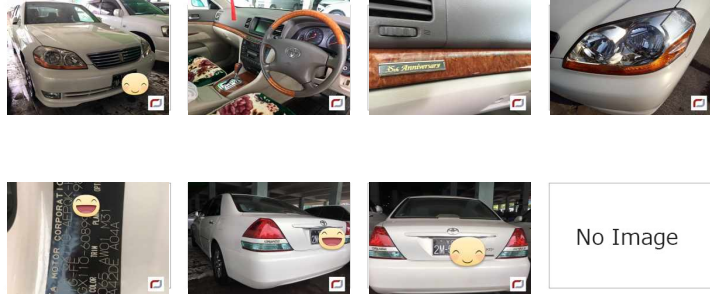

Toyota Mark2 (Mark II) (2003)

335 Lks
With Licence(YGN)

MILEAGE
100,000 km

TRANSMISSION
Automatic

DRIVE
2WD

FUEL
Petrol

⌚ Until Sold

Updated: 12/06/2018

VEHICLE DETAILS

Serial No	00116972	Engine Power	2,500cc
Year	2003	Code	---
Color	white	Licence	With Licence(YGN)
Steering	Right	Build Type	SEDAN
Licenseplate	(Black) YGN - 2M - ****	Town Ship	Other(Yangon)
Grade	---		

Optional

Standard features

Alloy Wheels

Comfort

A/C: Front Power Steering
TV

Safety

Airbag: Driver Back camera

Windows