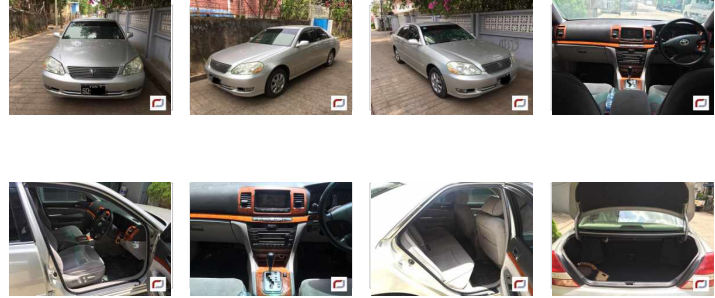

## Toyota Mark2 (Mark II) (2001)

191 Lks

With Licence(YGN)

### MILEAGE

173,000 km

### DRIVE

2WD

### Comfort

A/C: Front  
TV  
Power Steering