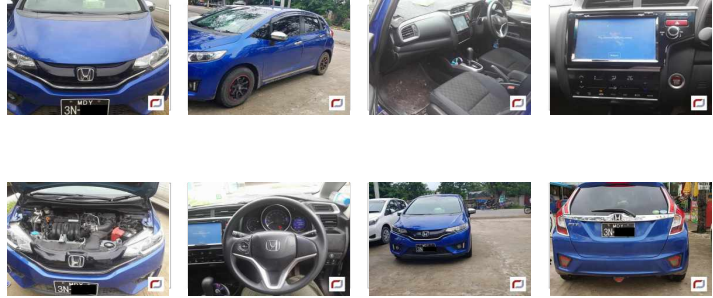

Honda Fit (2014)

203 Lks
With Licence(MDY)

MILEAGE
30,000 km

TRANSMISSION
Automatic

DRIVE
2WD

FUEL
Petrol

L Until Sold

Updated: 15/06/2018

VEHICLE DETAILS

Serial No	00116981	Engine Power	1,300cc
Year	2014	Code	GK3
Color	blue	Licence	With Licence(MDY)
Steering	Right	Build Type	HATCHBACK
Licenseplate	(Black) MDY - 3N - ****	Town Ship	Other
Grade	---		