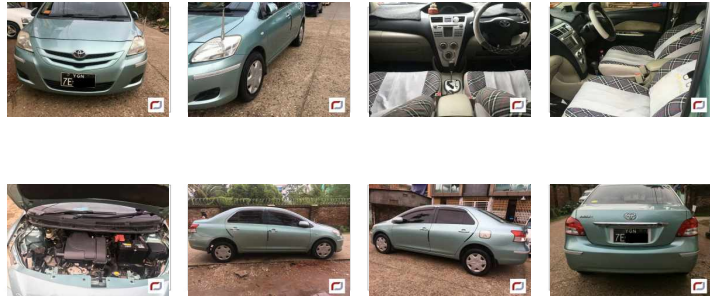

Toyota Belta (2007)

132 Lks

With Licence(YGN)

MILEAGE

100,000 km

TRANSMISSION

Automatic

DRIVE

2WD

FUEL

Petrol

Until Sold

Updated: 13/06/2018

VEHICLE DETAILS

Serial No	00116984	Engine Power	1,000cc
Year	2007	Code	---
Color	Other	Licence	With Licence(YGN)
Steering	Right	Build Type	SEDAN
Licenseplate	(Black) YGN - 7E - ****	Town Ship	Other
Grade	---		