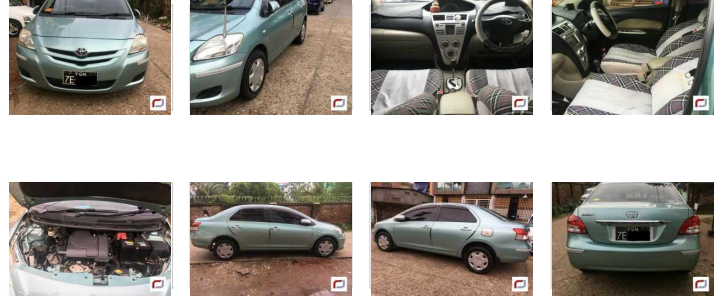

## Toyota Belta (2007)

132 Lks

With Licence(YGN)

### MILEAGE

100,000 km

### DRIVE

2WD

## VEHICLE DETAILS

<b>Serial No</b>	00116984	<b>Engine Power</b>	1,000cc
<b>Year</b>	2007	<b>Code</b>	---
<b>Color</b>	Other	<b>Licence</b>	With Licence(YGN)
<b>Steering</b>	Right	<b>Build Type</b>	SEDAN
<b>Licenseplate</b>	(Black) YGN - 7E - ****	<b>Town Ship</b>	Other
<b>Grade</b>	---		