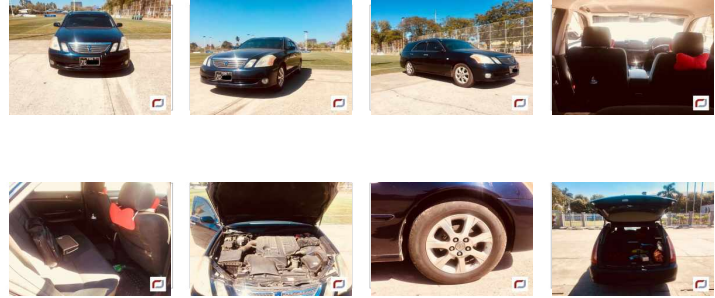

Toyota Mark2 (Mark II) Blit (2002)

155 Lks

With Licence(YGN)

MILEAGE
190,000 km

TRANSMISSION
Automatic

DRIVE
2WD

FUEL
Petrol

L Until Sold

Updated: 15/06/2018

VEHICLE DETAILS

Serial No	00116985	Engine Power	2,500cc
Year	2002	Code	---
Color	black	Licence	With Licence(YGN)
Steering	Right	Build Type	WAGON
Licenseplate	(Black) YGN - 7C - ****	Town Ship	Other(Yangon)
Grade	---		

Optional

Standard features

Alloy Wheels

Comfort

A/C: Front
TV

Power Steering

Safety

Airbag: Driver
Fog lights