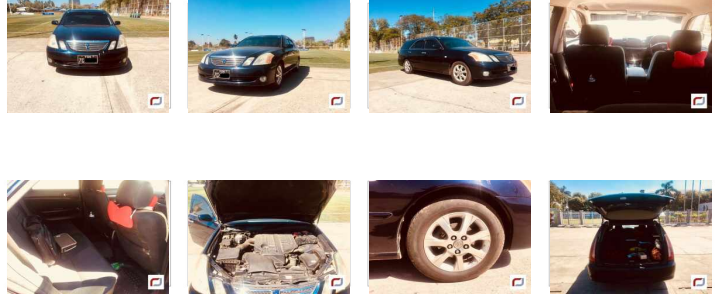

## Toyota Mark2 (Mark II) Blit (2002)

155 Lks

With Licence(YGN)

### MILEAGE

190,000 km

### Comfort

A/C: Front  
TV  
Power Steering