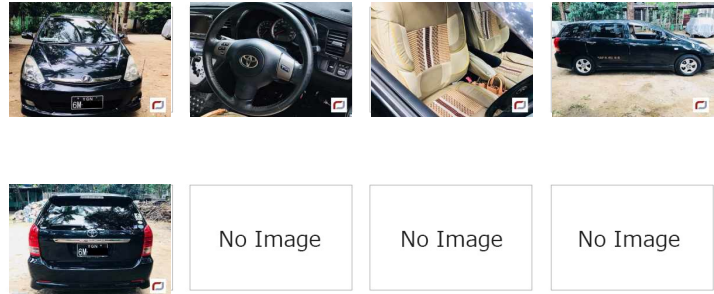

Toyota Wish (2006)

**288 Lks**  
With Licence(YGN)

**MILEAGE**  
100,000 km

**TRANSMISSION**  
Automatic

**DRIVE**  
2WD

**FUEL**  
Petrol

**L** Until Sold

Updated: 13/06/2018

**VEHICLE DETAILS**

<b>Serial No</b>	00116990	<b>Engine Power</b>	1,800cc
<b>Year</b>	2006	<b>Code</b>	---
<b>Color</b>	Other	<b>Licence</b>	With Licence(YGN)
<b>Steering</b>	Right	<b>Build Type</b>	WAGON
<b>Licenseplate</b>	(Black) YGN - 6M - ****	<b>Town Ship</b>	Other
<b>Grade</b>	---		