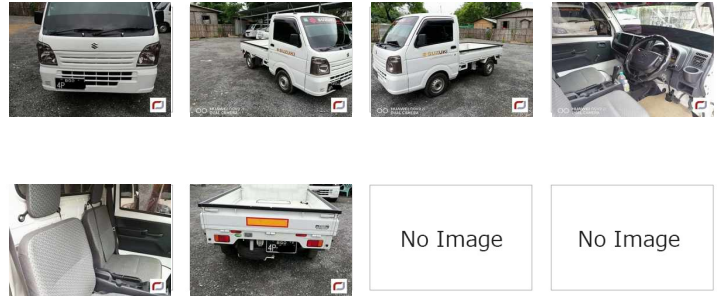

Suzuki Carry (2014)

118 Lks

With Licence(Other)

**MILEAGE**  
110,000 km

**TRANSMISSION**  
Automatic

**DRIVE**  
2WD

**FUEL**  
Petrol

**L** Until Sold

Updated: 15/06/2018

**VEHICLE DETAILS**

Serial No 00116996

Engine Power 660cc

Year 2014

Code ---

Color white

Licence With Licence(Other)

Steering Right

Build Type TRUCK

Licenseplate (Black) BGO - 4p - \*\*\*\*

Town Ship Other(Yangon)

Grade ---

**Optional**

**Standard features**

---