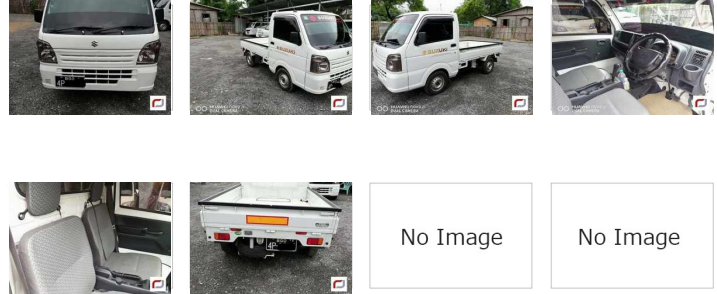

Suzuki Carry (2014)

118 Lks

With Licence(Other)

MILEAGE
110,000 km

TRANSMISSION
Automatic

DRIVE
2WD

FUEL
Petrol

L Until Sold

Updated: 15/06/2018

VEHICLE DETAILS

| | | | |
|---------------------|-------------------------|---------------------|---------------------|
| Serial No | 00116996 | Engine Power | 660cc |
| Year | 2014 | Code | --- |
| Color | white | Licence | With Licence(Other) |
| Steering | Right | Build Type | TRUCK |
| Licenseplate | (Black) BGO - 4p - **** | Town Ship | Other(Yangon) |
| Grade | --- | | |