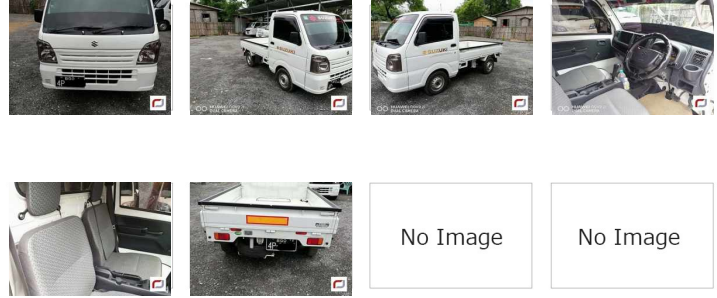

Suzuki Carry (2014)

118 Lks

With Licence(Other)

MILEAGE
110,000 km

TRANSMISSION
Automatic

DRIVE
2WD

FUEL
Petrol

L Until Sold

Updated: 15/06/2018

VEHICLE DETAILS

Serial No 00116996

Engine Power 660cc

Year 2014

Code ---

Color white

Licence With Licence(Other)

Steering Right

Build Type TRUCK

Licenseplate (Black) BGO - 4p - ****

Town Ship Other(Yangon)

Grade ---

Optional

Standard features

Comfort