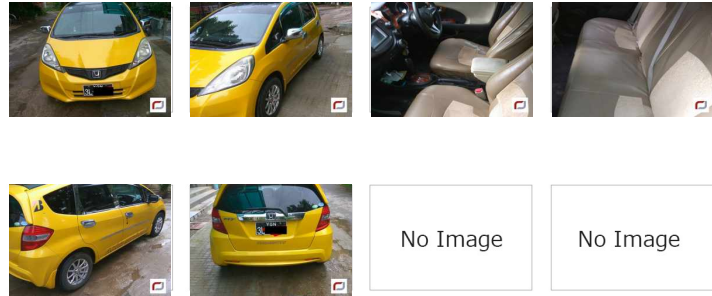

Honda Fit (2010)

175 Lks

With Licence(YGN)

MILEAGE

90,000 km

TRANSMISSION

Automatic

DRIVE

2WD

FUEL

Petrol

Until Sold

Updated: 13/06/2018

VEHICLE DETAILS

| | | | |
|---------------------|-------------------------|---------------------|-------------------|
| Serial No | 00117005 | Engine Power | 1,300cc |
| Year | 2010 | Code | GE6 |
| Color | Other | Licence | With Licence(YGN) |
| Steering | Right | Build Type | HATCHBACK |
| Licenseplate | (Black) YGN - 3L - **** | Town Ship | Other |
| Grade | --- | | |