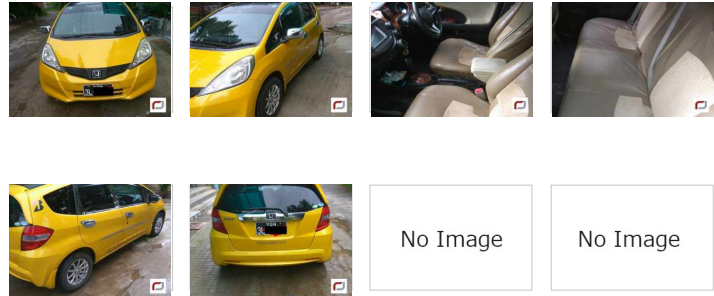

Honda Fit (2010)

175 Lks

With Licence(YGN)

MILEAGE
90,000 km

TRANSMISSION
Automatic

DRIVE
2WD

FUEL
Petrol

L Until Sold

Updated: 13/06/2018

VEHICLE DETAILS

Serial No	00117005	Engine Power	1,300cc
Year	2010	Code	GE6
Color	Other	Licence	With Licence(YGN)
Steering	Right	Build Type	HATCHBACK
Licenseplate	(Black) YGN - 3L - ****	Town Ship	Other
Grade	---		