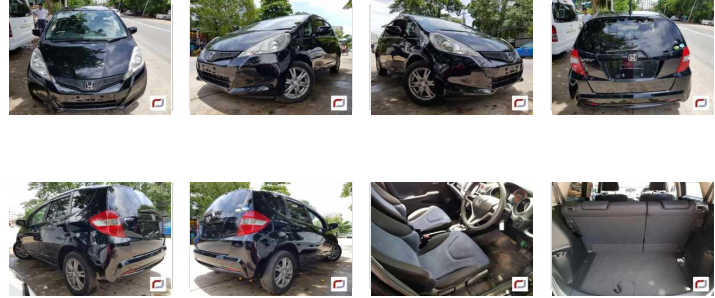

Honda Fit (2011)

188 Lks

With Licence(Other)

MILEAGE

57,000 km

TRANSMISSION

Automatic

DRIVE

2WD

FUEL

Petrol

Until Sold

Updated: 06/07/2018

VEHICLE DETAILS

Serial No 00117608

Year 2011

Color black

Steering Right

Licenseplate ---

Grade ---

Engine Power 1,300cc

Code GE6

Licence With Licence(Other)

Build Type HATCHBACK