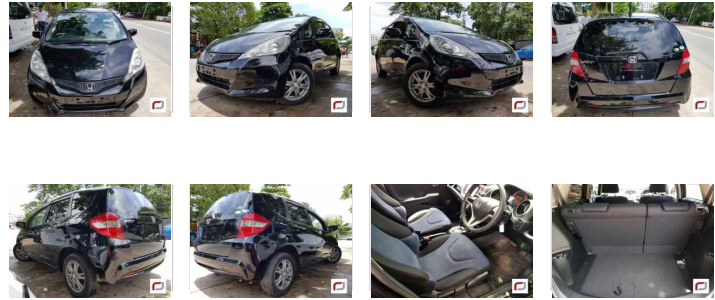

Honda Fit (2011)

188 Lks

With Licence(Other)

MILEAGE

57,000 km

TRANSMISSION

Automatic

DRIVE

2WD

FUEL

Petrol

Until Sold

Updated: 06/07/2018

VEHICLE DETAILS

Serial No 00117608

Year 2011

Color black

Steering Right

Licenseplate ---

Grade ---

Engine Power 1,300cc

Code GE6

Licence With Licence(Other)

Build Type HATCHBACK