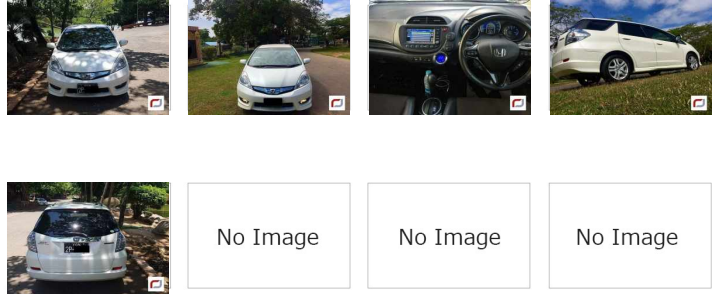

Honda Fit Shuttle Hybrid (2012)

275 Lks
With Licence(YGN)

MILEAGE
100,000 km

TRANSMISSION
Automatic

DRIVE
2WD

FUEL
Petrol

L Until Sold

Updated: 06/07/2018

VEHICLE DETAILS

Serial No	00117618	Engine Power	1,300cc
Year	2012	Code	GP2
Color	Other	Licence	With Licence(YGN)
Steering	Right	Build Type	WAGON
Licenseplate	(Black) YGN - 2P - ****	Town Ship	Other
Grade	---		