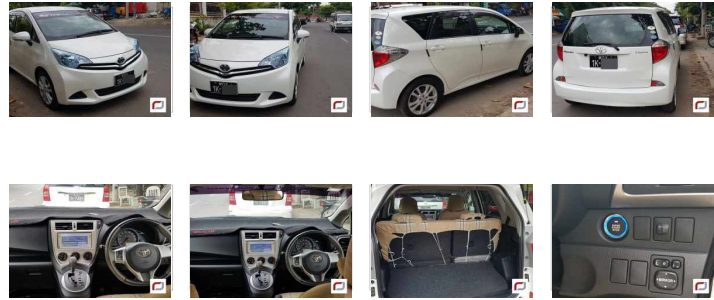

Toyota Ractis (2011)

190 Lks

With Licence(MDY)

**MILEAGE**

91,138 km

**TRANSMISSION**

Automatic

**DRIVE**

2WD

**FUEL**

Petrol

Until Sold

Updated: 09/07/2018

**VEHICLE DETAILS**

<b>Serial No</b>	00117642	<b>Engine Power</b>	1,300cc
<b>Year</b>	2011	<b>Code</b>	---
<b>Color</b>	white	<b>Licence</b>	With Licence(MDY)
<b>Steering</b>	Right	<b>Build Type</b>	HATCHBACK
<b>Licenseplate</b>	(Black) MDY - 1K - ****	<b>Town Ship</b>	Other
<b>Grade</b>	---		

**Optional**

**Standard features**

Alloy Wheels

**Comfort**

A/C: Front  
TV  
Power Steering  
Push Start

**Safety**

Airbag: Driver  
Anti-Lock Brake System  
Airbag: Passenger

**Windows**