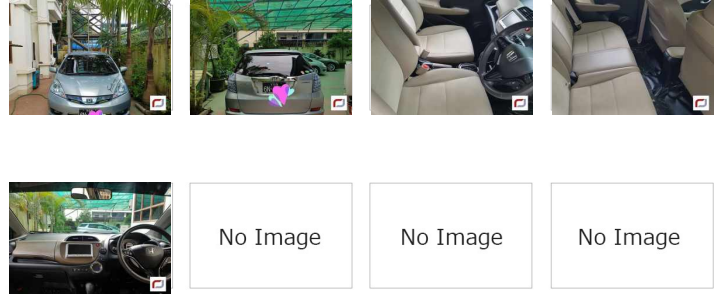

Honda Fit Shuttle Hybrid (2012)

255 Lks
With Licence(YGN)

MILEAGE
100,000 km

TRANSMISSION
Automatic

DRIVE
2WD

FUEL
Petrol

L Until Sold

Updated: 09/07/2018