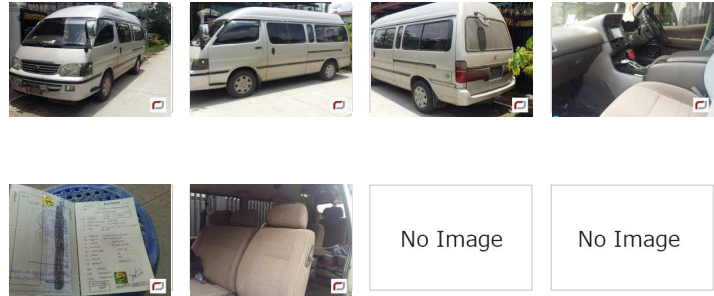

Toyota Hiace (2000)

210 Lks
With Licence(YGN)

MILEAGE
200,000 km

TRANSMISSION
Automatic

DRIVE
2WD

FUEL
Diesel

L Until Sold

Updated: 09/07/2018

VEHICLE DETAILS

Serial No	00117649	Engine Power	3,000cc
Year	2000	Code	---
Color	silver	Licence	With Licence(YGN)
Steering	Right	Build Type	WAGON
Licenseplate	(Black) YGN - 9E - ****	Town Ship	Other
Grade	---		

Optional

Standard features

Alloy Wheels Third Row Seats

Comfort

A/C: Front Power Steering
TV

Safety

Airbag: Driver Airbag: Passenger
Fog lights

Windows