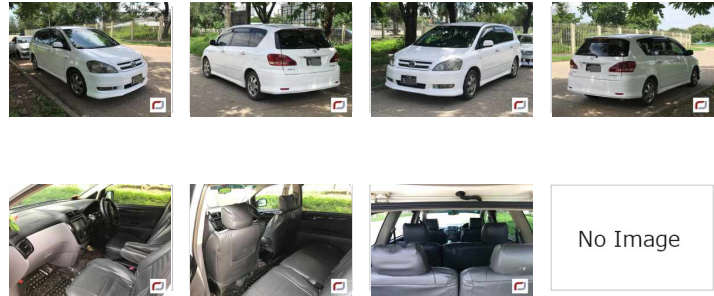

Toyota Ipsum (2001)

196 Lks

With Licence(YGN)

MILEAGE
10,000 km

TRANSMISSION
Automatic

DRIVE
2WD

FUEL
Petrol

Until Sold

Updated: 11/07/2018

VEHICLE DETAILS

Serial No	00117662	Engine Power	2,400cc
Year	2001	Code	---
Color	white	Licence	With Licence(YGN)
Steering	Right	Build Type	WAGON
Licenseplate	(Black) YGN - 1E - ****	Town Ship	Other
Grade	S Package		