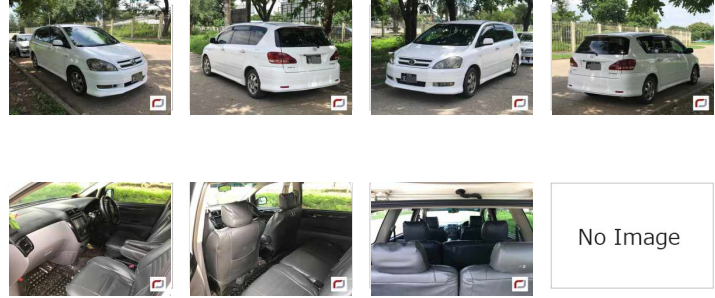

Toyota Ipsum (2001)

196 Lks

With Licence(YGN)

No Image

MILEAGE
10,000 km

TRANSMISSION
Automatic

DRIVE
2WD

FUEL
Petrol

Until Sold

Updated: 11/07/2018

VEHICLE DETAILS

Serial No	00117662	Engine Power	2,400cc
Year	2001	Code	---
Color	white	Licence	With Licence(YGN)
Steering	Right	Build Type	WAGON
Licenseplate	(Black) YGN - 1E - ****	Town Ship	Other
Grade	S Package		