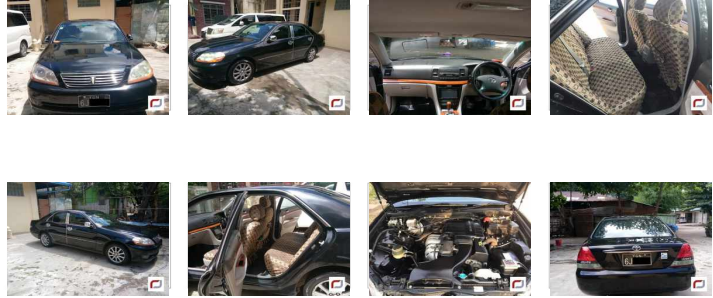

Toyota Mark2 (Mark II) (2003)

245 Lks
With Licence(YGN)

MILEAGE
100,000 km

TRANSMISSION
Automatic

DRIVE
2WD

FUEL
Petrol

L Until Sold

Updated: 09/07/2018

VEHICLE DETAILS

Serial No 00117665
Year 2003
Color Other
Steering Right
Licenseplate (Black) YGN - 6J - ****
Grade ---

Engine Power 2,000cc
Code ---
Licence With Licence(YGN)
Build Type SEDAN
Town Ship Other

Optional

Standard features

Comfort

A/C: Front TV

Safety

Back camera

Windows
