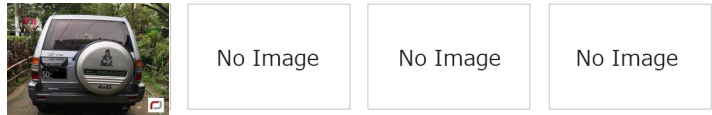

Toyota Land Cruiser Prado (1997)

**257 Lks**  
With Licence(YGN)

**MILEAGE**  
200,000 km

**TRANSMISSION**  
Automatic

**DRIVE**  
4WD

**FUEL**  
Diesel

**L** Until Sold

Updated: 10/07/2018