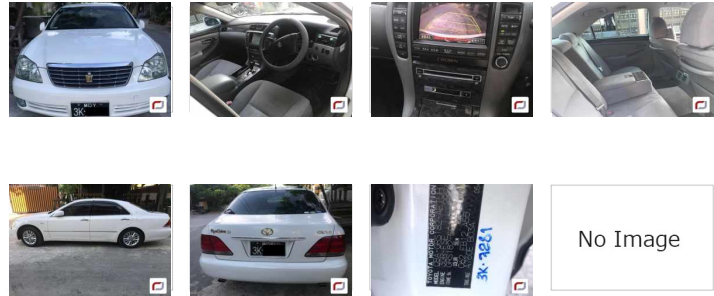

Toyota Crown (2004)

450 Lks

With Licence(MDY)

MILEAGE
100,000 km

TRANSMISSION
Automatic

DRIVE
2WD

FUEL
Petrol

L Until Sold

Updated: 12/07/2018

VEHICLE DETAILS

Serial No	00117699	Engine Power	3,000cc
Year	2004	Code	---
Color	pearl white	Licence	With Licence(MDY)
Steering	Right	Build Type	SEDAN
Licenseplate	(Black) MDY - 3K - ****	Town Ship	Other
Grade	Royal Saloon G		

Optional

Standard features

Alloy Wheels

Comfort

A/C: Front
TV
Power Steering
Push Start

Safety

Airbag: Driver
Airbag: Passenger
Anti-Lock Brake System
Fog lights
Traction Control
Back camera

Windows