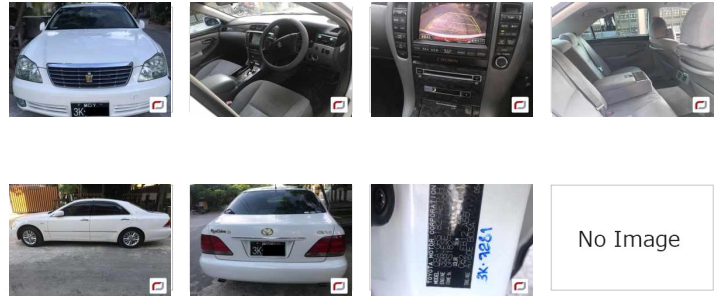

Toyota Crown (2004)

450 Lks

With Licence(MDY)

MILEAGE
100,000 km

TRANSMISSION
Automatic

DRIVE
2WD

FUEL
Petrol

L Until Sold

Updated: 12/07/2018

VEHICLE DETAILS

Serial No	00117699	Engine Power	3,000cc
Year	2004	Code	---
Color	pearl white	Licence	With Licence(MDY)
Steering	Right	Build Type	SEDAN
Licenseplate	(Black) MDY - 3K - ****	Town Ship	Other
Grade	Royal Saloon G		

Optional

Standard features

Alloy Wheels

Comfort

A/C: Front
TV
Power Steering
Push Start

Safety

Airbag: Driver
Anti-Lock Brake System
Traction Control
Airbag: Passenger
Fog lights
Back camera

Windows