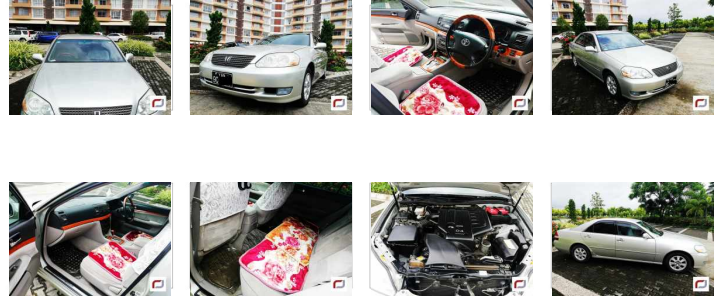

Toyota Mark2 (Mark II) (2002)

**166 Lks**  
With Licence(YGN)

**MILEAGE**  
100,000 km

**TRANSMISSION**  
Automatic

**DRIVE**  
2WD

**FUEL**  
Petrol

Until Sold

Updated: 16/07/2018

**VEHICLE DETAILS**

**Serial No** 00117709  
**Year** 2002  
**Color** Other  
**Steering** Right  
**Licenseplate** (Black) YGN - 9C - \*\*\*\*  
**Grade** ---

**Engine Power** 2,500cc  
**Code** ---  
**Licence** With Licence(YGN)  
**Build Type** SEDAN  
**Town Ship** Other