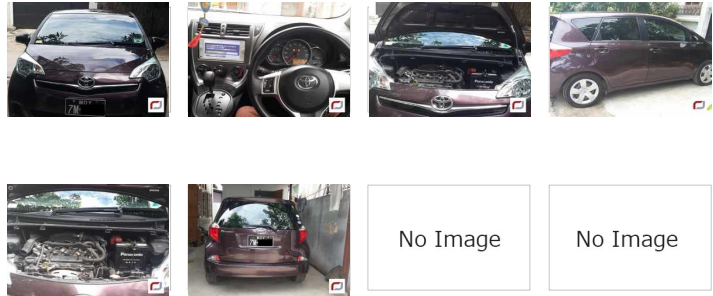

Toyota Ractis (2013)

185 Lks

With Licence(MDY)

No Image

No Image

MILEAGE
80,000 km

TRANSMISSION
Automatic

DRIVE
2WD

FUEL
Petrol

L Until Sold

Updated: 10/07/2018

VEHICLE DETAILS

Serial No	00117713	Engine Power	1,300cc
Year	2013	Code	---
Color	Other	Licence	With Licence(MDY)
Steering	Right	Build Type	WAGON
Licenseplate	(Black) MDY - 7M - ****	Town Ship	Other
Grade	---		